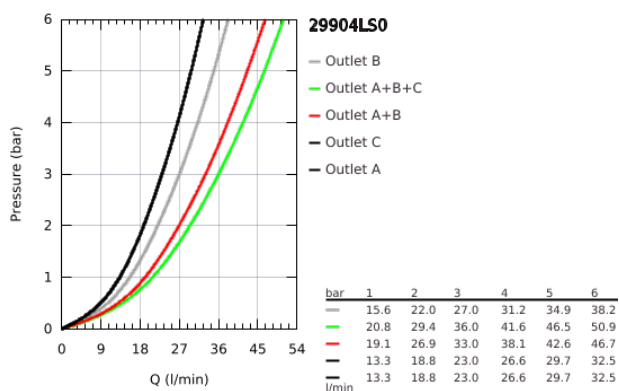

29 904 LS0 GROHTHERM SMARTCONTROL SAFETY MIXER FOR CONCEALED INSTALLATION WITH 3 VALVES

PRODUCT DESCRIPTION

- Colour: moon white/chrome
- trim set for GROHE Rapido SmartBox (35 600/35 604)
- GROHE FastFixation metal wall escutcheon, retroactively 6° adjustable
- GROHE LongLife finish
- GROHE SmartControl - control the shower with intuitive push/turn button
- exchangeable symbols
- GROHE TurboStat - compact cartridge with wax thermoelement
- GROHE ProGrip - with knurl structure
- GROHE SafeStop - safety button at 38°C
- GROHE SafeStop Plus - optional temperature limiter at 43°C or 46°C included
- built-in non-return valves and dirt strainers
- multiple outlets can be run simultaneously
- cover plate in moon white acrylic glass
- without roughing-in set 35 600/35 604 (please order separately)
- flow performance: outlet A = 23 l/min, outlet B = 27 l/min, outlet C = 23 l/min outlet A + B = 33 l/min outlet A + B + C = 36 l/min

29 904 LS0 GROHTHERM SMARTCONTROL SAFETY MIXER FOR CONCEALED INSTALLATION WITH 3 VALVES

SPARE PARTS

- 1: Mounting plate (Spare part-nr. 48362000)
 - 2: Temperature control handle (Spare part-nr. 49029000)
 - 2.1: Cover cap (Spare part-nr. 1015030000)
 - 2.2: handle adaptor (Spare part-nr. 1015059990)
 - 3: Escutcheon (Spare part-nr. 49036LS0)
 - 4: Push button (Spare part-nr. 48361000)
 - 4.1: pushbutton (Spare part-nr. 14077000)
 - 5: Cartridge (Spare part-nr. 48359000)
 - 5.1: Spindle (Spare part-nr. 49088000)
 - 6: Thermostatic compact cartridge 3/4" (Spare part-nr. 49028000)
 - 7: Non-return valves (Spare part-nr. 47979000)
 - 8: Seal (Spare part-nr. 48360000)
 - 9: Socket Spanner (Spare part-nr. 49059000)*
 - 10: GROHE TurboStat cartridge 3/4" (Spare part-nr. 49003000)*
 - 11: Service stops (Spare part-nr. 1405300M)*
 - 12: Universal extension set single-lever mixers, 25 mm (Spare part-nr. 14048000)*
- * Optional accessories