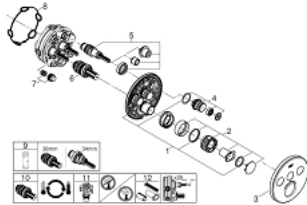

29 904 LS0 GROHTHERM SMARTCONTROL SAFETY MIXER FOR CONCEALED INSTALLATION WITH 3 VALVES

PRODUCT DESCRIPTION

- Colour: moon white/chrome
- trim set for GROHE Rapido SmartBox (35 600/35 604)
- GROHE FastFixation metal wall escutcheon, retroactively 6° adjustable
- GROHE LongLife finish
- GROHE SmartControl - control the shower with intuitive push/turn button
- exchangeable symbols
- GROHE TurboStat - compact cartridge with wax thermoelement
- GROHE ProGrip - with knurl structure
- GROHE SafeStop - safety button at 38°C
- GROHE SafeStop Plus - optional temperature limiter at 43°C or 46°C included
- built-in non-return valves and dirt strainers
- multiple outlets can be run simultaneously
- cover plate in moon white acrylic glass
- without roughing-in set 35 600/35 604 (please order separately)
- flow performance: outlet A = 23 l/min, outlet B = 27 l/min, outlet C = 23 l/min outlet A + B = 33 l/min outlet A + B + C = 36 l/min

29 904 LS0 GROHTHERM SMARTCONTROL SAFETY MIXER FOR CONCEALED INSTALLATION WITH 3 VALVES

SPARE PARTS

- 1: Mounting plate (Spare part-nr. 48362000)
 - 2: Temperature control handle (Spare part-nr. 49029000)
 - 2.1: Cover cap (Spare part-nr. 1015030000)
 - 2.2: handle adaptor (Spare part-nr. 1015059990)
 - 3: Escutcheon (Spare part-nr. 49036LS0)
 - 4: Push button (Spare part-nr. 48361000)
 - 4.1: pushbutton (Spare part-nr. 14077000)
 - 5: Cartridge (Spare part-nr. 48359000)
 - 5.1: Spindle (Spare part-nr. 49088000)
 - 6: Thermostatic compact cartridge 3/4" (Spare part-nr. 49028000)
 - 7: Non-return valves (Spare part-nr. 47979000)
 - 8: Seal (Spare part-nr. 48360000)
 - 9: Socket Spanner (Spare part-nr. 49059000)*
 - 10: GROHE TurboStat cartridge 3/4" (Spare part-nr. 49003000)*
 - 11: Service stops (Spare part-nr. 1405300M)*
 - 12: Universal extension set single-lever mixers, 25 mm (Spare part-nr. 14048000)*
- * Optional accessories