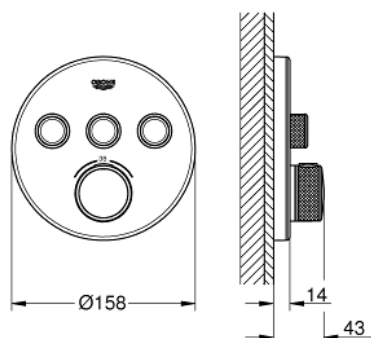

29 904 LS0 GROHTHERM SMARTCONTROL SAFETY MIXER FOR CONCEALED INSTALLATION WITH 3 VALVES

PRODUCT DESCRIPTION

- Colour: moon white/chrome
- trim set for GROHE Rapido SmartBox (35 600/35 604)
- GROHE FastFixation metal wall escutcheon, retroactively 6° adjustable
- GROHE LongLife finish
- GROHE SmartControl - control the shower with intuitive push/turn button
- exchangeable symbols
- GROHE TurboStat - compact cartridge with wax thermoelement
- GROHE ProGrip - with knurl structure
- GROHE SafeStop - safety button at 38°C
- GROHE SafeStop Plus - optional temperature limiter at 43°C or 46°C included
- built-in non-return valves and dirt strainers
- multiple outlets can be run simultaneously
- cover plate in moon white acrylic glass
- without roughing-in set 35 600/35 604 (please order separately)
- flow performance: outlet A = 23 l/min, outlet B = 27 l/min, outlet C = 23 l/min outlet A + B = 33 l/min outlet A + B + C = 36 l/min

29 904 LS0 GROHTHERM SMARTCONTROL SAFETY MIXER FOR CONCEALED INSTALLATION WITH 3 VALVES

SPARE PARTS

- 1: Mounting plate (Spare part-nr. 48362000)
 - 2: Temperature control handle (Spare part-nr. 49029000)
 - 2.1: Cover cap (Spare part-nr. 1015030000)
 - 2.2: handle adaptor (Spare part-nr. 1015059990)
 - 3: Escutcheon (Spare part-nr. 49036LS0)
 - 4: Push button (Spare part-nr. 48361000)
 - 4.1: pushbutton (Spare part-nr. 14077000)
 - 5: Cartridge (Spare part-nr. 48359000)
 - 5.1: Spindle (Spare part-nr. 49088000)
 - 6: Thermostatic compact cartridge 3/4" (Spare part-nr. 49028000)
 - 7: Non-return valves (Spare part-nr. 47979000)
 - 8: Seal (Spare part-nr. 48360000)
 - 9: Socket Spanner (Spare part-nr. 49059000)*
 - 10: GROHE TurboStat cartridge 3/4" (Spare part-nr. 49003000)*
 - 11: Service stops (Spare part-nr. 1405300M)*
 - 12: Universal extension set single-lever mixers, 25 mm (Spare part-nr. 14048000)*
- * Optional accessories