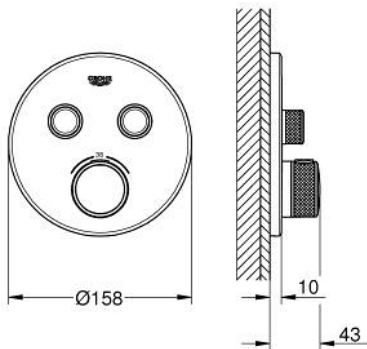

29 507 KF0 GROHTHERM SMARTCONTROL SAFETY MIXER FOR CONCEALED INSTALLATION WITH 2 VALVES

PRODUCT DESCRIPTION

- Colour: phantom black
- trim set for GROHE Rapido SmartBox (35 600/35 604)
- GROHE FastFixation metal wall escutcheon, retroactively 6° adjustable
- GROHE SmartControl - control the shower with intuitive push/turn button
- exchangeable symbols
- GROHE TurboStat - compact cartridge with wax thermoelement
- GROHE ProGrip - with knurl structure
- GROHE SafeStop - safety button at 38°C
- GROHE SafeStop Plus - optional temperature limiter at 43°C or 46°C included
- built-in non-return valves and dirt strainers
- multiple outlets can be run simultaneously
- without roughing-in set 35 600/35 604 (please order separately)
- flow performance: outlet B = 24 l/min, outlet C = 26 l/min, outlet B+C = 29 l/min
- professional edition