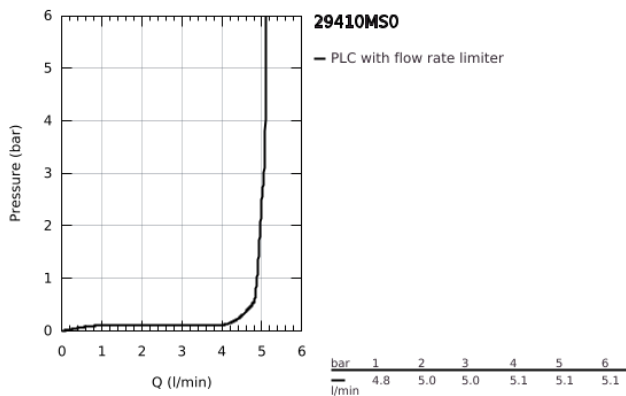

29 410 MS0 ATRIO TWO-HOLE BASIN MIXER JOYSTICK

PRODUCT DESCRIPTION

- Colour: satin steel
- wall mounted
- without roughing-in set 23 429 (please order separately)
- GROHE FeatherControl Joystick cartridge
- GROHE LongLife finish
- GROHE EcoJoy - less water, perfect flow
- maximum flow rate (at 3 bar): 5 l/min
- centre distance 110 mm
- projection 185 mm

29 410 MS0 ATRIO TWO-HOLE BASIN MIXER JOYSTICK

SPARE PARTS

- 1: Flow straightener (Spare part-nr. 48408000)
 - 2: Extension-set, 25 mm (Spare part-nr. 46901000)*
- * Optional accessories