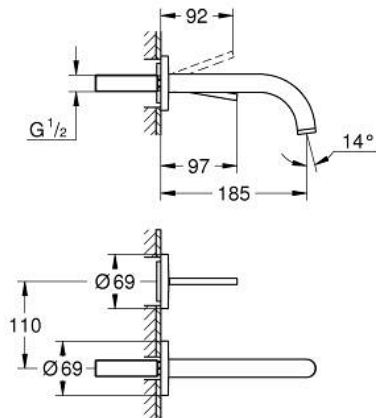

29 410 MS0 ATRIO TWO-HOLE BASIN MIXER JOYSTICK

PRODUCT DESCRIPTION

- Colour: satin steel
- wall mounted
- without roughing-in set 23 429 (please order separately)
- GROHE FeatherControl Joystick cartridge
- GROHE LongLife finish
- GROHE EcoJoy - less water, perfect flow
- maximum flow rate (at 3 bar): 5 l/min
- centre distance 110 mm
- projection 185 mm

29 410 MS0 ATRIO TWO-HOLE BASIN MIXER JOYSTICK

SPARE PARTS

- 1: Flow straightener (Spare part-nr. 48408000)
 - 2: Extension-set, 25 mm (Spare part-nr. 46901000)*
- * Optional accessories