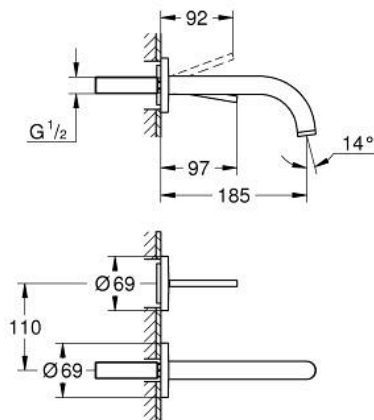

29 410 MG0 ATRIO TWO-HOLE BASIN MIXER JOYSTICK

PRODUCT DESCRIPTION

- Colour: satin graphite
- wall mounted
- without roughing-in set 23 429 (please order separately)
- GROHE FeatherControl Joystick cartridge
- GROHE LongLife finish
- GROHE EcoJoy - less water, perfect flow
- maximum flow rate (at 3 bar): 5 l/min
- centre distance 110 mm
- projection 185 mm

29 410 MG0 ATRIO TWO-HOLE BASIN MIXER JOYSTICK

SPARE PARTS

1: Flow straightener (Spare part-nr. 48408000)

2: Extension-set, 25 mm (Spare part-nr. 46901000)*

* Optional accessories