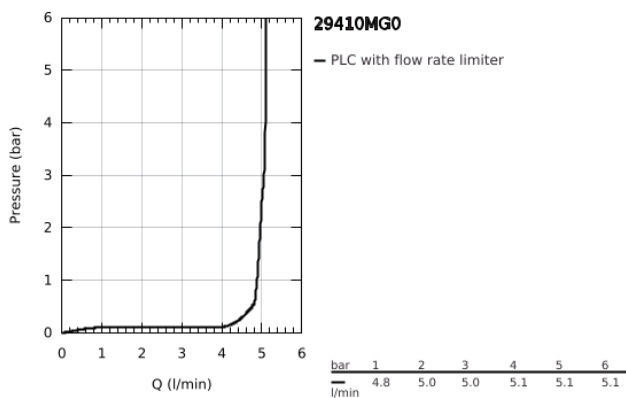

29 410 MG0 ATRIO TWO-HOLE BASIN MIXER JOYSTICK

PRODUCT DESCRIPTION

- Colour: satin graphite
- wall mounted
- without roughing-in set 23 429 (please order separately)
- GROHE FeatherControl Joystick cartridge
- GROHE LongLife finish
- GROHE EcoJoy - less water, perfect flow
- maximum flow rate (at 3 bar): 5 l/min
- centre distance 110 mm
- projection 185 mm

29 410 MG0 ATRIO TWO-HOLE BASIN MIXER JOYSTICK

SPARE PARTS

1: Flow straightener (Spare part-nr. 48408000)

2: Extension-set, 25 mm (Spare part-nr. 46901000)*

* Optional accessories