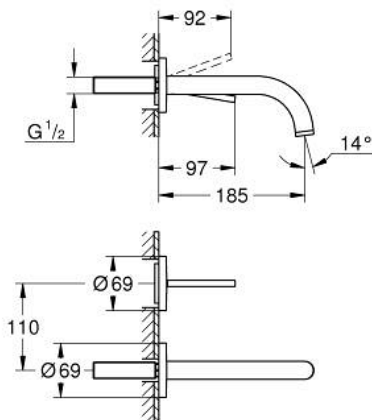

29 410 KF0 ATRIO TWO-HOLE BASIN MIXER JOYSTICK

PRODUCT DESCRIPTION

- Colour: phantom black
- wall mounted
- without roughing-in set 23 429 (please order separately)
- GROHE FeatherControl Joystick cartridge
- GROHE EcoJoy - less water, perfect flow
- maximum flow rate (at 3 bar): 5 l/min
- centre distance 110 mm
- projection 185 mm

29 410 KF0 ATRIO TWO-HOLE BASIN MIXER JOYSTICK

SPARE PARTS

1: Flow straightener (Spare part-nr. 48408000)

2: Extension-set, 25 mm (Spare part-nr. 46901000)*

* Optional accessories