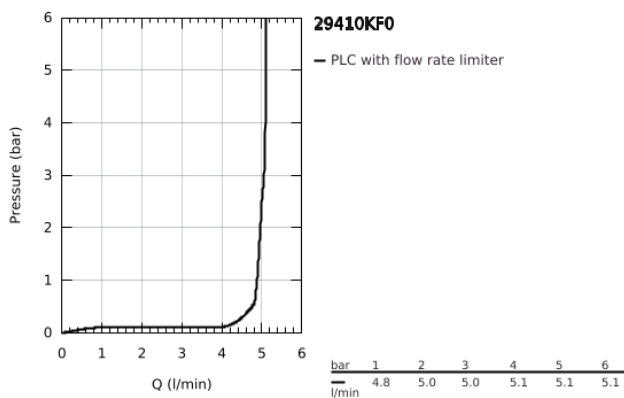

29 410 KF0 ATRIO TWO-HOLE BASIN MIXER JOYSTICK

PRODUCT DESCRIPTION

- Colour: phantom black
- wall mounted
- without roughing-in set 23 429 (please order separately)
- GROHE FeatherControl Joystick cartridge
- GROHE EcoJoy - less water, perfect flow
- maximum flow rate (at 3 bar): 5 l/min
- centre distance 110 mm
- projection 185 mm

29 410 KF0 ATRIO TWO-HOLE BASIN MIXER JOYSTICK

SPARE PARTS

1: Flow straightener (Spare part-nr. 48408000)

2: Extension-set, 25 mm (Spare part-nr. 46901000)*

* Optional accessories