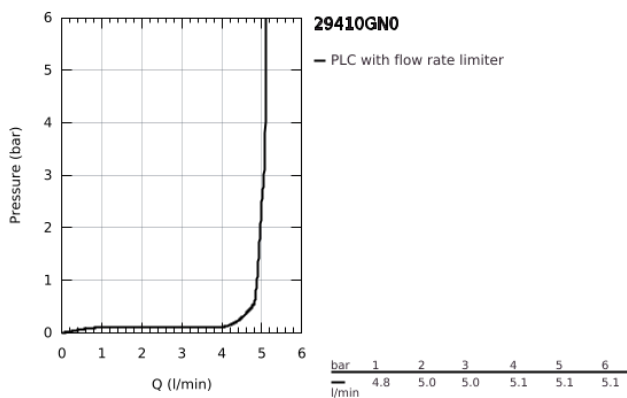

## 29 410 GN0 ATRIO TWO-HOLE BASIN MIXER JOYSTICK

### PRODUCT DESCRIPTION

- Colour: brushed cool sunrise
- wall mounted
- without roughing-in set 23 429 (please order separately)
- GROHE FeatherControl Joystick cartridge
- GROHE LongLife finish
- GROHE EcoJoy - less water, perfect flow
- maximum flow rate (at 3 bar): 5 l/min
- centre distance 110 mm
- projection 185 mm