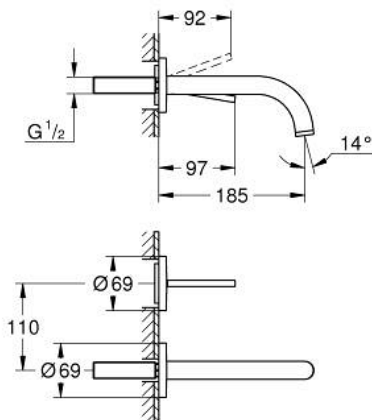

## 29 410 GN0 ATRIO TWO-HOLE BASIN MIXER JOYSTICK

### PRODUCT DESCRIPTION

- Colour: brushed cool sunrise
- wall mounted
- without roughing-in set 23 429 (please order separately)
- GROHE FeatherControl Joystick cartridge
- GROHE LongLife finish
- GROHE EcoJoy - less water, perfect flow
- maximum flow rate (at 3 bar): 5 l/min
- centre distance 110 mm
- projection 185 mm

### SPARE PARTS

- 1: Flow straightener (Spare part-nr. 48408000)
  - 2: Extension-set, 25 mm (Spare part-nr. 46901000)\*
- \* Optional accessories