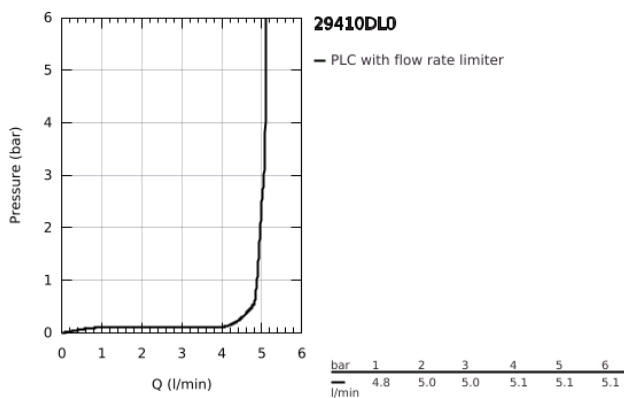

## 29 410 DL0 ATRIO TWO-HOLE BASIN MIXER JOYSTICK

### PRODUCT DESCRIPTION

- Colour: brushed warm sunset
- wall mounted
- without roughing-in set 23 429 (please order separately)
- GROHE FeatherControl Joystick cartridge
- GROHE LongLife finish
- GROHE EcoJoy - less water, perfect flow
- maximum flow rate (at 3 bar): 5 l/min
- centre distance 110 mm
- projection 185 mm