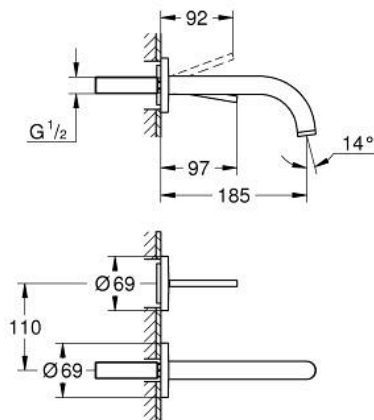

## 29 410 DL0 ATRIO TWO-HOLE BASIN MIXER JOYSTICK

### PRODUCT DESCRIPTION

- Colour: brushed warm sunset
- wall mounted
- without roughing-in set 23 429 (please order separately)
- GROHE FeatherControl Joystick cartridge
- GROHE LongLife finish
- GROHE EcoJoy - less water, perfect flow
- maximum flow rate (at 3 bar): 5 l/min
- centre distance 110 mm
- projection 185 mm

### SPARE PARTS

- 1: Flow straightener (Spare part-nr. 48408000)
  - 2: Extension-set, 25 mm (Spare part-nr. 46901000)\*
- \* Optional accessories