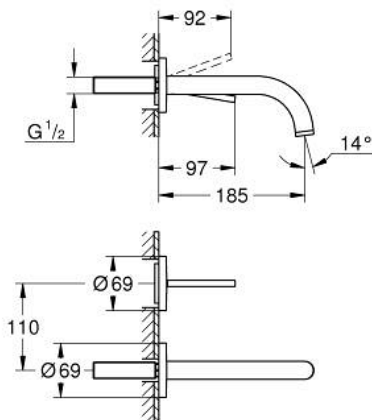

29 410 000 ATRIO TWO-HOLE BASIN MIXER JOYSTICK

PRODUCT DESCRIPTION

- Colour: chrome
- wall mounted
- without roughing-in set 23 429 (please order separately)
- GROHE FeatherControl Joystick cartridge
- GROHE LongLife finish
- GROHE EcoJoy - less water, perfect flow
- maximum flow rate (at 3 bar): 5 l/min
- centre distance 110 mm
- projection 185 mm

29 410 000 ATRIO TWO-HOLE BASIN MIXER JOYSTICK

SPARE PARTS

- 1: Flow straightener (Spare part-nr. 48408000)
 - 2: Extension-set, 25 mm (Spare part-nr. 46901000)*
- * Optional accessories