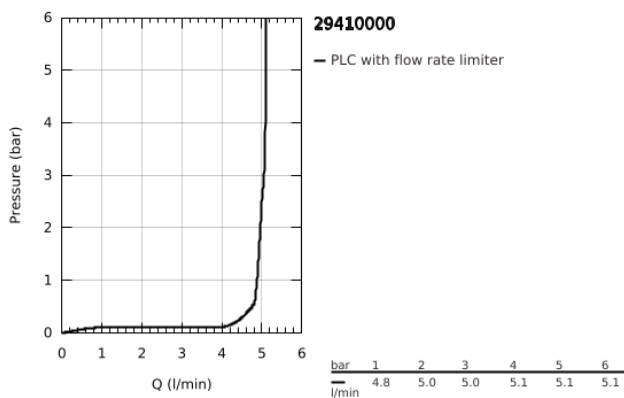

29 410 000 ATRIO TWO-HOLE BASIN MIXER JOYSTICK

PRODUCT DESCRIPTION

- Colour: chrome
- wall mounted
- without roughing-in set 23 429 (please order separately)
- GROHE FeatherControl Joystick cartridge
- GROHE LongLife finish
- GROHE EcoJoy - less water, perfect flow
- maximum flow rate (at 3 bar): 5 l/min
- centre distance 110 mm
- projection 185 mm

29 410 000 ATRIO TWO-HOLE BASIN MIXER JOYSTICK

SPARE PARTS

- 1: Flow straightener (Spare part-nr. 48408000)
 - 2: Extension-set, 25 mm (Spare part-nr. 46901000)*
- * Optional accessories