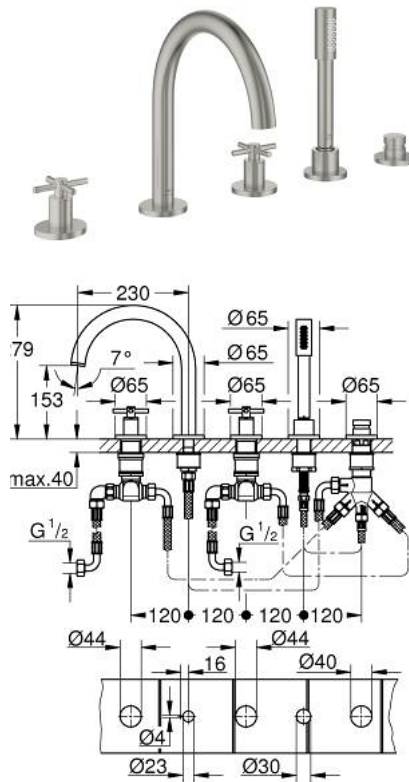

29 408 MS0 ATRIO 5-HOLE BATH/SHOWER COMBINATION

PRODUCT DESCRIPTION

- Colour: satin steel
- ceramic headparts 1/2", 90°
- GROHE LongLife finish
- consisting of:
 - pre-assembled spout fixing
 - with cross handles
 - bath spout with mousseur and diverter bath/shower
 - hand shower Rainshower Aqua Stick 6.5 l/min
 - shower hose 2000 mm
 - flexible connection hoses
 - connection for shower hose
 - protected against backflow
 - can be used with 29 037
- Two different sets of caps included. One set with "H" and "C" marking, one set without marking