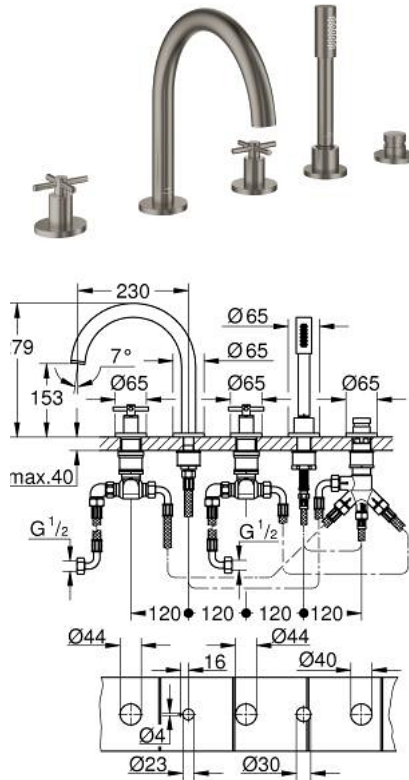

29 408 MG0 ATRIO 5-HOLE BATH/SHOWER COMBINATION

PRODUCT DESCRIPTION

- Colour: satin graphite
- ceramic headparts 1/2", 90°
- GROHE LongLife finish
- consisting of:
 - pre-assembled spout fixing
 - with cross handles
 - bath spout with mousseur and diverter bath/shower
 - hand shower Rainshower Aqua Stick 6.5 l/min
 - shower hose 2000 mm
 - flexible connection hoses
 - connection for shower hose
 - protected against backflow
 - can be used with 29 037
- Two different sets of caps included. One set with "H" and "C" marking, one set without marking