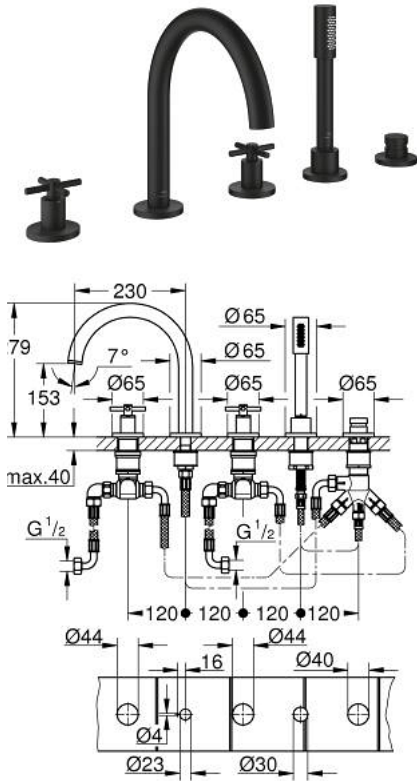

## 29 408 KF0 ATRIO 5-HOLE BATH/SHOWER COMBINATION

### PRODUCT DESCRIPTION

- Colour: phantom black
- ceramic headparts 1/2", 90°
- consisting of:
  - pre-assembled spout fixing
  - with cross handles
  - bath spout with mousseur and diverter bath/shower
  - hand shower Rainshower Aqua Stick 6.5 l/min
  - shower hose 2000 mm
  - flexible connection hoses
  - connection for shower hose
  - protected against backflow
  - can be used with 29 037
- Two different sets of caps included. One set with "H" and "C" marking, one set without marking

### SPARE PARTS

- 1: Cross handle bath (Spare part-nr. 14217KF0)
  - 2: Escutcheon (Spare part-nr. 101351KF00)
  - 3: Ceramic headpart 3/4" 180° (Spare part-nr. 45888000)
  - 4: Valve seat 3/4" (Spare part-nr. 45345000)
  - 5: Repl. kit for shank fastening (Spare part-nr. 45444000)
  - 6: Tube (Spare part-nr. 48019000)
  - 7: Outlet (Spare part-nr. 101350KF00)
  - 7.1: Mousseur (Spare part-nr. 13926000)
  - 8: Tube (Spare part-nr. 48018000)
  - 9: Ceramic headpart 3/4" 180° (Spare part-nr. 45887000)
  - 10: Dirt strainer (Spare part-nr. 0700200M)
  - 11: Cone nut (Spare part-nr. 08864KU0)
  - 12: Spring (Spare part-nr. 00869000)
  - 13: Metal hose (Spare part-nr. 28146000)
  - 14: Diverter knob (Spare part-nr. 48411KF0)
  - 15: Diverter (Spare part-nr. 45443000)
  - 15.1: Sealing washer Ø6 x Ø2 (Spare part-nr. 0128300M)
  - 15.2: Sealing washer (Spare part-nr. 0120500M)
  - 16: Non-return valve (Spare part-nr. 08565000)
  - 17: Tube (Spare part-nr. 07300000)
  - 18: Socket Spanner (Spare part-nr. 19332000)\*
- \* Optional accessories