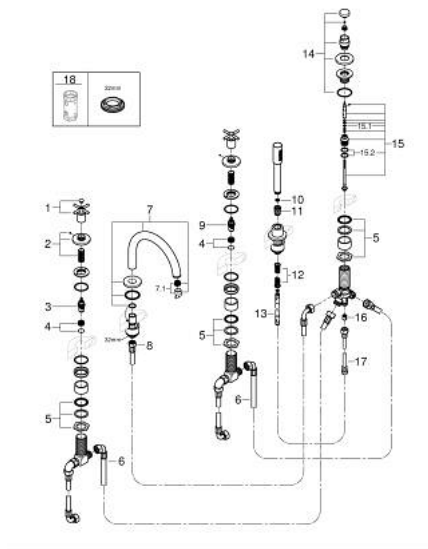

## 29 408 KF0 ATRIO 5-HOLE BATH/SHOWER COMBINATION

### PRODUCT DESCRIPTION

- Colour: phantom black
- ceramic headparts 1/2", 90°
- consisting of:
  - pre-assembled spout fixing
  - with cross handles
  - bath spout with mousseur and diverter bath/shower
  - hand shower Rainshower Aqua Stick 6.5 l/min
  - shower hose 2000 mm
  - flexible connection hoses
  - connection for shower hose
  - protected against backflow
  - can be used with 29 037
- Two different sets of caps included. One set with "H" and "C" marking, one set without marking

### SPARE PARTS

- 1: Cross handle bath (Spare part-nr. 14217KF0)
  - 2: Escutcheon (Spare part-nr. 101351KF00)
  - 3: Ceramic headpart 3/4" 180° (Spare part-nr. 45888000)
  - 4: Valve seat 3/4" (Spare part-nr. 45345000)
  - 5: Repl. kit for shank fastening (Spare part-nr. 45444000)
  - 6: Tube (Spare part-nr. 48019000)
  - 7: Outlet (Spare part-nr. 101350KF00)
  - 7.1: Mousseur (Spare part-nr. 13926000)
  - 8: Tube (Spare part-nr. 48018000)
  - 9: Ceramic headpart 3/4" 180° (Spare part-nr. 45887000)
  - 10: Dirt strainer (Spare part-nr. 0700200M)
  - 11: Cone nut (Spare part-nr. 08864KU0)
  - 12: Spring (Spare part-nr. 00869000)
  - 13: Metal hose (Spare part-nr. 28146000)
  - 14: Diverter knob (Spare part-nr. 48411KF0)
  - 15: Diverter (Spare part-nr. 45443000)
  - 15.1: Sealing washer Ø6 x Ø2 (Spare part-nr. 0128300M)
  - 15.2: Sealing washer (Spare part-nr. 0120500M)
  - 16: Non-return valve (Spare part-nr. 08565000)
  - 17: Tube (Spare part-nr. 07300000)
  - 18: Socket Spanner (Spare part-nr. 19332000)\*
- \* Optional accessories