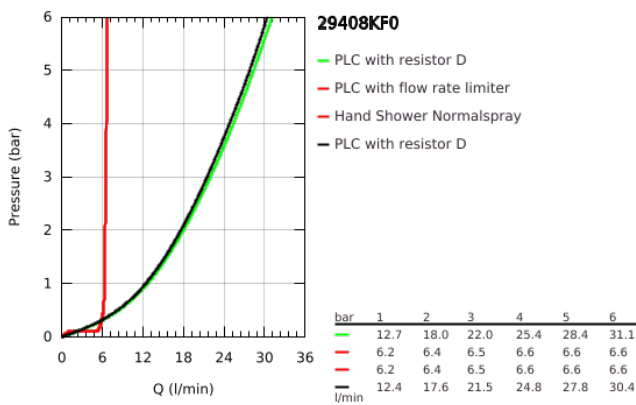

### PRODUCT DESCRIPTION

- Colour: phantom black
- ceramic headparts 1/2", 90°
- consisting of:
  - pre-assembled spout fixing
  - with cross handles
  - bath spout with mousseur and diverter bath/shower
  - hand shower Rainshower Aqua Stick 6.5 l/min
  - shower hose 2000 mm
  - flexible connection hoses
  - connection for shower hose
  - protected against backflow
  - can be used with 29 037
- Two different sets of caps included. One set with "H" and "C" marking, one set without marking