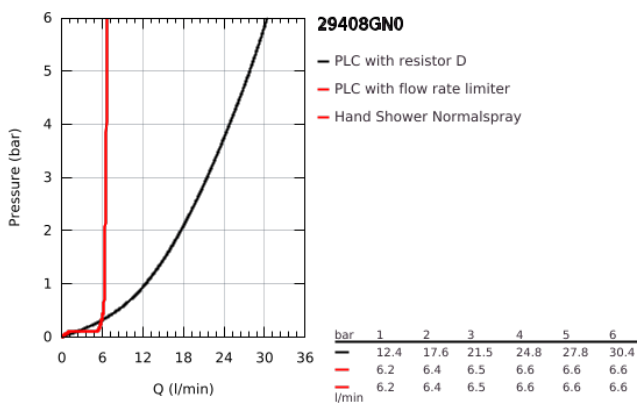

### PRODUCT DESCRIPTION

- Colour: brushed cool sunrise
- ceramic headparts 1/2", 90°
- GROHE LongLife finish
- consisting of:
  - pre-assembled spout fixing
  - with cross handles
  - bath spout with mousseur and diverter bath/shower
  - hand shower Rainshower Aqua Stick 6.5 l/min
  - shower hose 2000 mm
  - flexible connection hoses
  - connection for shower hose
  - protected against backflow
  - can be used with 29 037
  - maximum flow rate (at 3 bar): 7.6 l/min (hand shower)
  - Two different sets of caps included. One set with "H" and "C" marking, one set without marking