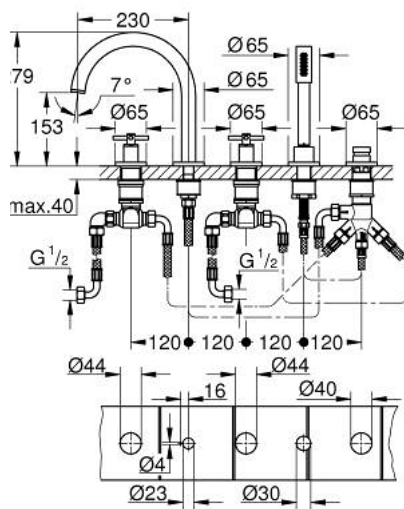

## 29 408 GN0 ATRIO 5-HOLE BATH/SHOWER COMBINATION

### PRODUCT DESCRIPTION

- Colour: brushed cool sunrise
- ceramic headparts 1/2", 90°
- GROHE LongLife finish
- consisting of:
  - pre-assembled spout fixing
  - with cross handles
  - bath spout with mousseur and diverter bath/shower
  - hand shower Rainshower Aqua Stick 6.5 l/min
  - shower hose 2000 mm
  - flexible connection hoses
  - connection for shower hose
  - protected against backflow
  - can be used with 29 037
  - maximum flow rate (at 3 bar): 7.6 l/min (hand shower)
  - Two different sets of caps included. One set with "H" and "C" marking, one set without marking

### SPARE PARTS

- 1: Cross handle bath (Spare part-nr. 14217GN0)
  - 2: Escutcheon (Spare part-nr. 101351GN00)
  - 3: Ceramic headpart 3/4" 180° (Spare part-nr. 45888000)
  - 4: Valve seat 3/4" (Spare part-nr. 45345000)
  - 5: Repl. kit for shank fastening (Spare part-nr. 45444000)
  - 6: Tube (Spare part-nr. 48019000)
  - 7: Outlet (Spare part-nr. 101350GN00)
  - 7.1: Mousseur (Spare part-nr. 13926000)
  - 8: Tube (Spare part-nr. 48018000)
  - 9: Ceramic headpart 3/4" 180° (Spare part-nr. 45887000)
  - 10: Dirt strainer (Spare part-nr. 0700200M)
  - 11: Cone nut (Spare part-nr. 08864GN0)
  - 12: Spring (Spare part-nr. 00869000)
  - 13: Metal hose (Spare part-nr. 28146000)
  - 14: Diverter knob (Spare part-nr. 48411GN0)
  - 15: Diverter (Spare part-nr. 45443000)
  - 15.1: Sealing washer Ø6 x Ø2 (Spare part-nr. 0128300M)
  - 15.2: Sealing washer (Spare part-nr. 0120500M)
  - 16: Non-return valve (Spare part-nr. 08565000)
  - 17: Tube (Spare part-nr. 07300000)
  - 18: Socket Spanner (Spare part-nr. 19332000)\*
- \* Optional accessories