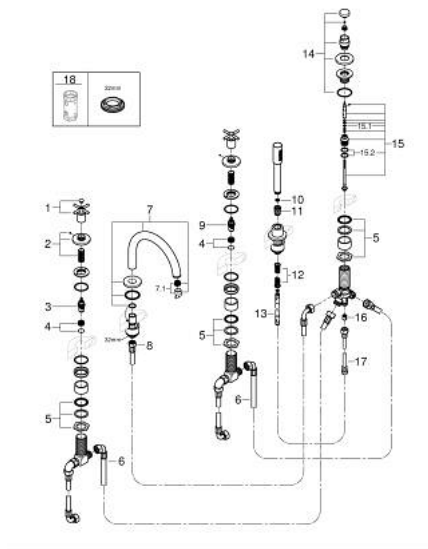

## 29 408 DL0 ATRIO 5-HOLE BATH/SHOWER COMBINATION

### SPARE PARTS

- 1: Cross handle bath (Spare part-nr. 14217DL0)
  - 2: Escutcheon (Spare part-nr. 101351DL00)
  - 3: Ceramic headpart 3/4" 180° (Spare part-nr. 45888000)
  - 4: Valve seat 3/4" (Spare part-nr. 45345000)
  - 5: Repl. kit for shank fastening (Spare part-nr. 45444000)
  - 6: Tube (Spare part-nr. 48019000)
  - 7: Outlet (Spare part-nr. 101350DL00)
  - 7.1: Mousseur (Spare part-nr. 13926000)
  - 8: Tube (Spare part-nr. 48018000)
  - 9: Ceramic headpart 3/4" 180° (Spare part-nr. 45887000)
  - 10: Dirt strainer (Spare part-nr. 0700200M)
  - 11: Cone nut (Spare part-nr. 08864DL0)
  - 12: Spring (Spare part-nr. 00869000)
  - 13: Metal hose (Spare part-nr. 28146000)
  - 14: Diverter knob (Spare part-nr. 48411DL0)
  - 15: Diverter (Spare part-nr. 45443000)
  - 15.1: Sealing washer Ø6 x Ø2 (Spare part-nr. 0128300M)
  - 15.2: Sealing washer (Spare part-nr. 0120500M)
  - 16: Non-return valve (Spare part-nr. 08565000)
  - 17: Tube (Spare part-nr. 07300000)
  - 18: Socket Spanner (Spare part-nr. 19332000)\*
- \* Optional accessories