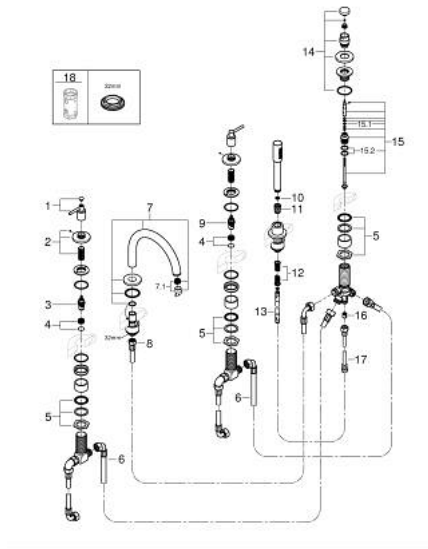

29 407 KF0 ATRIO 5-HOLE BATH/SHOWER COMBINATION

PRODUCT DESCRIPTION

- Colour: phantom black
- ceramic headparts 1/2", 90°
- consisting of:
 - pre-assembled spout fixing
 - with lever handles
 - bath spout with mousseur and diverter bath/shower
 - hand shower Rainshower Aqua Stick 6.5 l/min
 - shower hose 2000 mm
 - flexible connection hoses
 - connection for shower hose
 - protected against backflow
 - can be used with 29 037
- Two different sets of caps included. One set with "H" and "C" marking, one set without marking

29 407 KF0 ATRIO 5-HOLE BATH/SHOWER COMBINATION

SPARE PARTS

- 1: Lever handle bath (Spare part-nr. 14218KF0)
 - 2: Escutcheon (Spare part-nr. 101351KF00)
 - 3: Ceramic headpart 3/4" 180° (Spare part-nr. 45888000)
 - 4: Valve seat 3/4" (Spare part-nr. 45345000)
 - 5: Repl. kit for shank fastening (Spare part-nr. 45444000)
 - 6: Tube (Spare part-nr. 48019000)
 - 7: Outlet (Spare part-nr. 101350KF00)
 - 7.1: Mousseur (Spare part-nr. 13926000)
 - 8: Tube (Spare part-nr. 48018000)
 - 9: Ceramic headpart 3/4" 180° (Spare part-nr. 45887000)
 - 10: Dirt strainer (Spare part-nr. 0700200M)
 - 11: Cone nut (Spare part-nr. 08864KU0)
 - 12: Spring (Spare part-nr. 00869000)
 - 13: Metal hose (Spare part-nr. 28146000)
 - 14: Diverter knob (Spare part-nr. 48411KF0)
 - 15: Diverter (Spare part-nr. 45443000)
 - 15.1: Sealing washer Ø6 x Ø2 (Spare part-nr. 0128300M)
 - 15.2: Sealing washer (Spare part-nr. 0120500M)
 - 16: Non-return valve (Spare part-nr. 08565000)
 - 17: Tube (Spare part-nr. 07300000)
 - 18: Socket Spanner (Spare part-nr. 19332000)*
- * Optional accessories