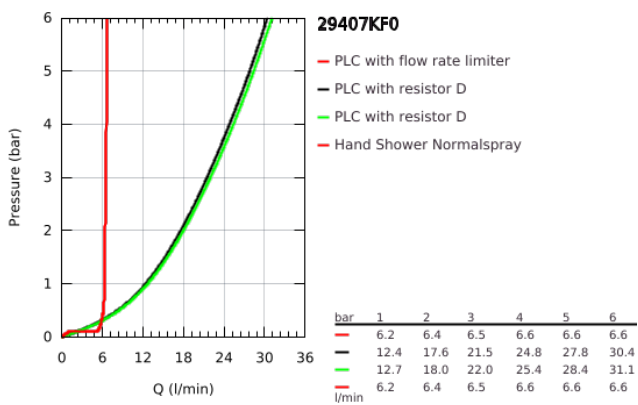

29 407 KF0 ATRIO 5-HOLE BATH/SHOWER COMBINATION

PRODUCT DESCRIPTION

- Colour: phantom black
- ceramic headparts 1/2", 90°
- consisting of:
 - pre-assembled spout fixing
 - with lever handles
 - bath spout with mousseur and diverter bath/shower
 - hand shower Rainshower Aqua Stick 6.5 l/min
 - shower hose 2000 mm
 - flexible connection hoses
 - connection for shower hose
 - protected against backflow
 - can be used with 29 037
- Two different sets of caps included. One set with "H" and "C" marking, one set without marking