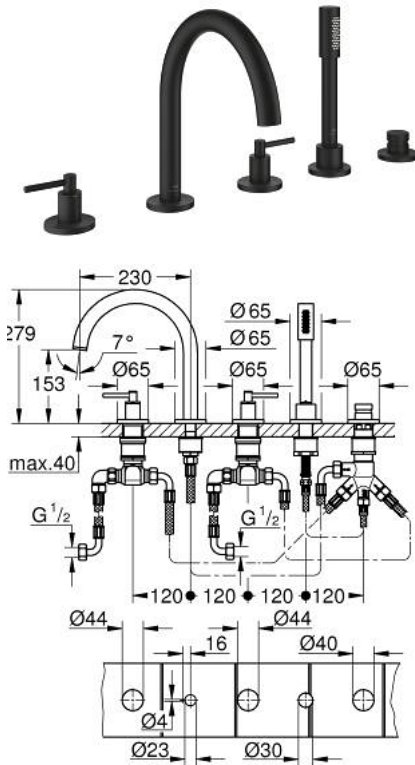

29 407 KF0 ATRIO 5-HOLE BATH/SHOWER COMBINATION

PRODUCT DESCRIPTION

- Colour: phantom black
- ceramic headparts 1/2", 90°
- consisting of:
 - pre-assembled spout fixing
 - with lever handles
 - bath spout with mousseur and diverter bath/shower
 - hand shower Rainshower Aqua Stick 6.5 l/min
 - shower hose 2000 mm
 - flexible connection hoses
 - connection for shower hose
 - protected against backflow
 - can be used with 29 037
- Two different sets of caps included. One set with "H" and "C" marking, one set without marking

29 407 KF0 ATRIO 5-HOLE BATH/SHOWER COMBINATION

SPARE PARTS

- 1: Lever handle bath (Spare part-nr. 14218KF0)
 - 2: Escutcheon (Spare part-nr. 101351KF00)
 - 3: Ceramic headpart 3/4" 180° (Spare part-nr. 45888000)
 - 4: Valve seat 3/4" (Spare part-nr. 45345000)
 - 5: Repl. kit for shank fastening (Spare part-nr. 45444000)
 - 6: Tube (Spare part-nr. 48019000)
 - 7: Outlet (Spare part-nr. 101350KF00)
 - 7.1: Mousseur (Spare part-nr. 13926000)
 - 8: Tube (Spare part-nr. 48018000)
 - 9: Ceramic headpart 3/4" 180° (Spare part-nr. 45887000)
 - 10: Dirt strainer (Spare part-nr. 0700200M)
 - 11: Cone nut (Spare part-nr. 08864KU0)
 - 12: Spring (Spare part-nr. 00869000)
 - 13: Metal hose (Spare part-nr. 28146000)
 - 14: Diverter knob (Spare part-nr. 48411KF0)
 - 15: Diverter (Spare part-nr. 45443000)
 - 15.1: Sealing washer Ø6 x Ø2 (Spare part-nr. 0128300M)
 - 15.2: Sealing washer (Spare part-nr. 0120500M)
 - 16: Non-return valve (Spare part-nr. 08565000)
 - 17: Tube (Spare part-nr. 07300000)
 - 18: Socket Spanner (Spare part-nr. 19332000)*
- * Optional accessories