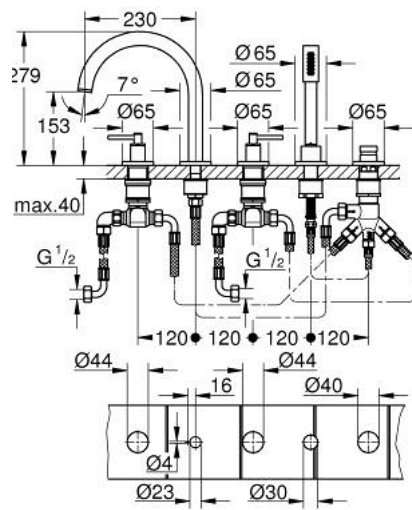

29 407 GN0 ATRIO 5-HOLE BATH/SHOWER COMBINATION

PRODUCT DESCRIPTION

- Colour: brushed cool sunrise
- ceramic headparts 1/2", 90°
- GROHE LongLife finish
- consisting of:
 - pre-assembled spout fixing
 - with lever handles
 - bath spout with mousseur and diverter bath/shower
 - hand shower Rainshower Aqua Stick 6.5 l/min
 - shower hose 2000 mm
 - flexible connection hoses
 - connection for shower hose
 - protected against backflow
 - can be used with 29 037
 - maximum flow rate (at 3 bar): 7.6 l/min (hand shower)
 - Two different sets of caps included. One set with "H" and "C" marking, one set without marking

29 407 GN0 ATRIO 5-HOLE BATH/SHOWER COMBINATION

SPARE PARTS

- 1: Lever handle bath (Spare part-nr. 14218GN0)
 - 2: Escutcheon (Spare part-nr. 101351GN00)
 - 3: Ceramic headpart 3/4" 180° (Spare part-nr. 45888000)
 - 4: Valve seat 3/4" (Spare part-nr. 45345000)
 - 5: Repl. kit for shank fastening (Spare part-nr. 45444000)
 - 6: Tube (Spare part-nr. 48019000)
 - 7: Outlet (Spare part-nr. 101350GN00)
 - 7.1: Mousseur (Spare part-nr. 13926000)
 - 8: Tube (Spare part-nr. 48018000)
 - 9: Ceramic headpart 3/4" 180° (Spare part-nr. 45887000)
 - 10: Dirt strainer (Spare part-nr. 0700200M)
 - 11: Cone nut (Spare part-nr. 08864GN0)
 - 12: Spring (Spare part-nr. 00869000)
 - 13: Metal hose (Spare part-nr. 28146000)
 - 14: Diverter knob (Spare part-nr. 48411GN0)
 - 15: Diverter (Spare part-nr. 45443000)
 - 15.1: Sealing washer Ø6 x Ø2 (Spare part-nr. 0128300M)
 - 15.2: Sealing washer (Spare part-nr. 0120500M)
 - 16: Non-return valve (Spare part-nr. 08565000)
 - 17: Tube (Spare part-nr. 07300000)
 - 18: Socket Spanner (Spare part-nr. 19332000)*
- * Optional accessories