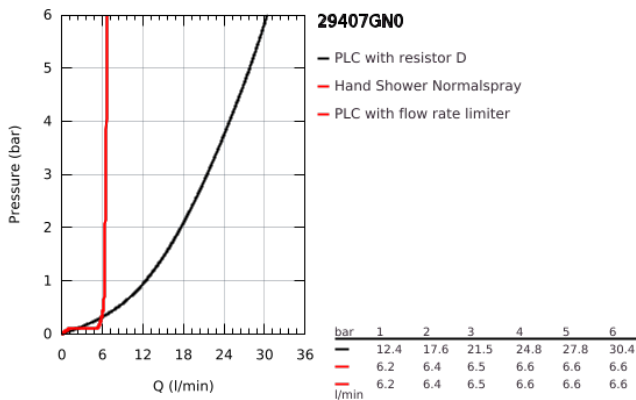

29 407 GN0 ATRIO 5-HOLE BATH/SHOWER COMBINATION

PRODUCT DESCRIPTION

- Colour: brushed cool sunrise
- ceramic headparts 1/2", 90°
- GROHE LongLife finish
- consisting of:
 - pre-assembled spout fixing
 - with lever handles
 - bath spout with mousseur and diverter bath/shower
 - hand shower Rainshower Aqua Stick 6.5 l/min
 - shower hose 2000 mm
 - flexible connection hoses
 - connection for shower hose
 - protected against backflow
 - can be used with 29 037
 - maximum flow rate (at 3 bar): 7.6 l/min (hand shower)
 - Two different sets of caps included. One set with "H" and "C" marking, one set without marking

29 407 GN0 ATRIO 5-HOLE BATH/SHOWER COMBINATION

SPARE PARTS

- 1: Lever handle bath (Spare part-nr. 14218GN0)
 - 2: Escutcheon (Spare part-nr. 101351GN00)
 - 3: Ceramic headpart 3/4" 180° (Spare part-nr. 45888000)
 - 4: Valve seat 3/4" (Spare part-nr. 45345000)
 - 5: Repl. kit for shank fastening (Spare part-nr. 45444000)
 - 6: Tube (Spare part-nr. 48019000)
 - 7: Outlet (Spare part-nr. 101350GN00)
 - 7.1: Mousseur (Spare part-nr. 13926000)
 - 8: Tube (Spare part-nr. 48018000)
 - 9: Ceramic headpart 3/4" 180° (Spare part-nr. 45887000)
 - 10: Dirt strainer (Spare part-nr. 0700200M)
 - 11: Cone nut (Spare part-nr. 08864GN0)
 - 12: Spring (Spare part-nr. 00869000)
 - 13: Metal hose (Spare part-nr. 28146000)
 - 14: Diverter knob (Spare part-nr. 48411GN0)
 - 15: Diverter (Spare part-nr. 45443000)
 - 15.1: Sealing washer Ø6 x Ø2 (Spare part-nr. 0128300M)
 - 15.2: Sealing washer (Spare part-nr. 0120500M)
 - 16: Non-return valve (Spare part-nr. 08565000)
 - 17: Tube (Spare part-nr. 07300000)
 - 18: Socket Spanner (Spare part-nr. 19332000)*
- * Optional accessories