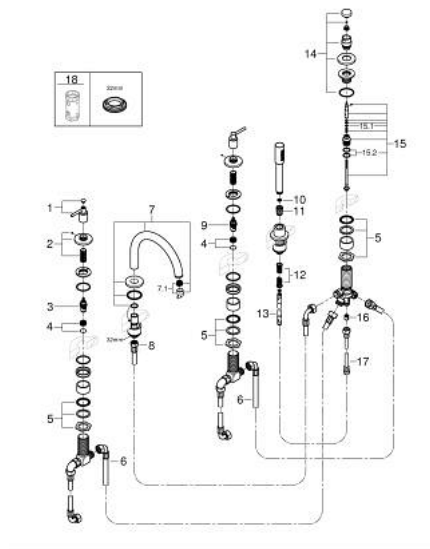

29 407 GN0 ATRIO 5-HOLE BATH/SHOWER COMBINATION

PRODUCT DESCRIPTION

- Colour: brushed cool sunrise
- ceramic headparts 1/2", 90°
- GROHE LongLife finish
- consisting of:
 - pre-assembled spout fixing
 - with lever handles
 - bath spout with mousseur and diverter bath/shower
 - hand shower Rainshower Aqua Stick 6.5 l/min
 - shower hose 2000 mm
 - flexible connection hoses
 - connection for shower hose
 - protected against backflow
 - can be used with 29 037
 - maximum flow rate (at 3 bar): 7.6 l/min (hand shower)
 - Two different sets of caps included. One set with "H" and "C" marking, one set without marking

29 407 GN0 ATRIO 5-HOLE BATH/SHOWER COMBINATION

SPARE PARTS

- 1: Lever handle bath (Spare part-nr. 14218GN0)
 - 2: Escutcheon (Spare part-nr. 101351GN00)
 - 3: Ceramic headpart 3/4" 180° (Spare part-nr. 45888000)
 - 4: Valve seat 3/4" (Spare part-nr. 45345000)
 - 5: Repl. kit for shank fastening (Spare part-nr. 45444000)
 - 6: Tube (Spare part-nr. 48019000)
 - 7: Outlet (Spare part-nr. 101350GN00)
 - 7.1: Mousseur (Spare part-nr. 13926000)
 - 8: Tube (Spare part-nr. 48018000)
 - 9: Ceramic headpart 3/4" 180° (Spare part-nr. 45887000)
 - 10: Dirt strainer (Spare part-nr. 0700200M)
 - 11: Cone nut (Spare part-nr. 08864GN0)
 - 12: Spring (Spare part-nr. 00869000)
 - 13: Metal hose (Spare part-nr. 28146000)
 - 14: Diverter knob (Spare part-nr. 48411GN0)
 - 15: Diverter (Spare part-nr. 45443000)
 - 15.1: Sealing washer Ø6 x Ø2 (Spare part-nr. 0128300M)
 - 15.2: Sealing washer (Spare part-nr. 0120500M)
 - 16: Non-return valve (Spare part-nr. 08565000)
 - 17: Tube (Spare part-nr. 07300000)
 - 18: Socket Spanner (Spare part-nr. 19332000)*
- * Optional accessories