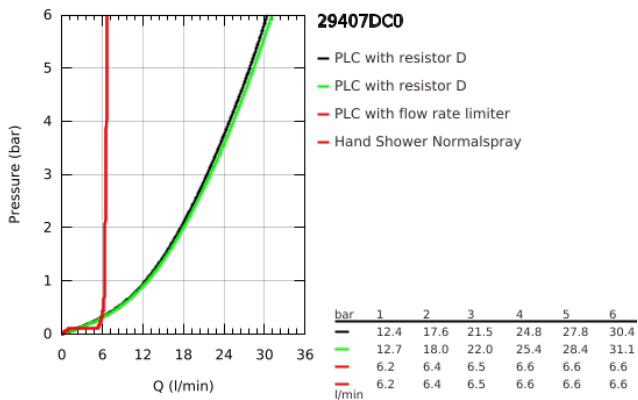

29 407 DC0 ATRIO 5-HOLE BATH/SHOWER COMBINATION

PRODUCT DESCRIPTION

- Colour: supersteel
- ceramic headparts 1/2", 90°
- GROHE LongLife finish
- consisting of:
- pre-assembled spout fixing
- with lever handles
- bath spout with mousseur and diverter bath/shower
- hand shower Rainshower Aqua Stick 6.5 l/min
- shower hose 2000 mm
- flexible connection hoses
- connection for shower hose
- protected against backflow
- can be used with 29 037
- maximum flow rate (at 3 bar): 7.6 l/min (hand shower)
- Two different sets of caps included. One set with "H" and "C" marking, one set without marking

29 407 DC0 ATRIO 5-HOLE BATH/SHOWER COMBINATION

SPARE PARTS

- 1: Lever handle bath (Spare part-nr. 14218DC0)
 - 2: Escutcheon (Spare part-nr. 101351DC00)
 - 3: Ceramic headpart 3/4" 180° (Spare part-nr. 45888000)
 - 4: Valve seat 3/4" (Spare part-nr. 45345000)
 - 5: Repl. kit for shank fastening (Spare part-nr. 45444000)
 - 6: Tube (Spare part-nr. 48019000)
 - 7: Outlet (Spare part-nr. 101350DC00)
 - 7.1: Mousseur (Spare part-nr. 13926000)
 - 8: Tube (Spare part-nr. 48018000)
 - 9: Ceramic headpart 3/4" 180° (Spare part-nr. 45887000)
 - 10: Dirt strainer (Spare part-nr. 0700200M)
 - 11: Cone nut (Spare part-nr. 08864DC0)
 - 12: Spring (Spare part-nr. 00869000)
 - 13: Metal hose (Spare part-nr. 28146000)
 - 14: Diverter knob (Spare part-nr. 48411DC0)
 - 15: Diverter (Spare part-nr. 45443000)
 - 15.1: Sealing washer Ø6 x Ø2 (Spare part-nr. 0128300M)
 - 15.2: Sealing washer (Spare part-nr. 0120500M)
 - 16: Non-return valve (Spare part-nr. 08565000)
 - 17: Tube (Spare part-nr. 07300000)
 - 18: Socket Spanner (Spare part-nr. 19332000)*
- * Optional accessories