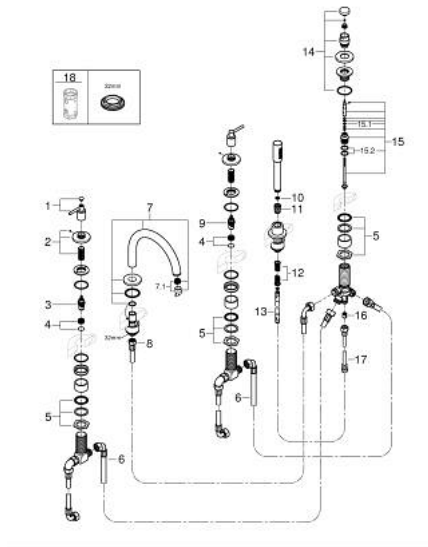

29 407 DC0 ATRIO 5-HOLE BATH/SHOWER COMBINATION

PRODUCT DESCRIPTION

- Colour: supersteel
- ceramic headparts 1/2", 90°
- GROHE LongLife finish
- consisting of:
- pre-assembled spout fixing
- with lever handles
- bath spout with mousseur and diverter bath/shower
- hand shower Rainshower Aqua Stick 6.5 l/min
- shower hose 2000 mm
- flexible connection hoses
- connection for shower hose
- protected against backflow
- can be used with 29 037
- maximum flow rate (at 3 bar): 7.6 l/min (hand shower)
- Two different sets of caps included. One set with "H" and "C" marking, one set without marking

29 407 DC0 ATRIO 5-HOLE BATH/SHOWER COMBINATION

SPARE PARTS

- 1: Lever handle bath (Spare part-nr. 14218DC0)
 - 2: Escutcheon (Spare part-nr. 101351DC00)
 - 3: Ceramic headpart 3/4" 180° (Spare part-nr. 45888000)
 - 4: Valve seat 3/4" (Spare part-nr. 45345000)
 - 5: Repl. kit for shank fastening (Spare part-nr. 45444000)
 - 6: Tube (Spare part-nr. 48019000)
 - 7: Outlet (Spare part-nr. 101350DC00)
 - 7.1: Mousseur (Spare part-nr. 13926000)
 - 8: Tube (Spare part-nr. 48018000)
 - 9: Ceramic headpart 3/4" 180° (Spare part-nr. 45887000)
 - 10: Dirt strainer (Spare part-nr. 0700200M)
 - 11: Cone nut (Spare part-nr. 08864DC0)
 - 12: Spring (Spare part-nr. 00869000)
 - 13: Metal hose (Spare part-nr. 28146000)
 - 14: Diverter knob (Spare part-nr. 48411DC0)
 - 15: Diverter (Spare part-nr. 45443000)
 - 15.1: Sealing washer Ø6 x Ø2 (Spare part-nr. 0128300M)
 - 15.2: Sealing washer (Spare part-nr. 0120500M)
 - 16: Non-return valve (Spare part-nr. 08565000)
 - 17: Tube (Spare part-nr. 07300000)
 - 18: Socket Spanner (Spare part-nr. 19332000)*
- * Optional accessories