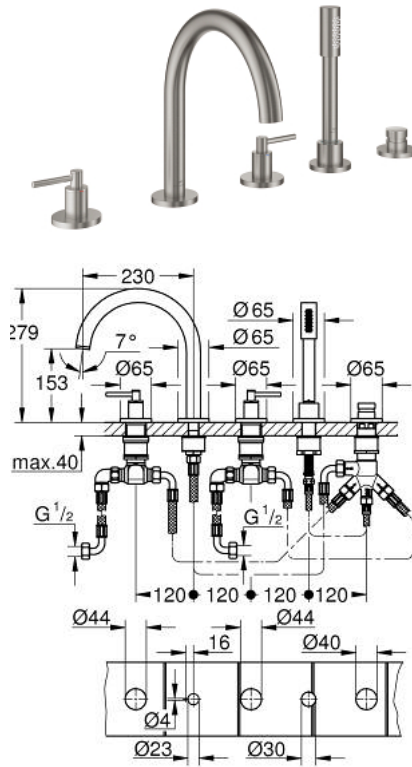

29 407 DC0 ATRIO 5-HOLE BATH/SHOWER COMBINATION

PRODUCT DESCRIPTION

- Colour: supersteel
- ceramic headparts 1/2", 90°
- GROHE LongLife finish
- consisting of:
- pre-assembled spout fixing
- with lever handles
- bath spout with mousseur and diverter bath/shower
- hand shower Rainshower Aqua Stick 6.5 l/min
- shower hose 2000 mm
- flexible connection hoses
- connection for shower hose
- protected against backflow
- can be used with 29 037
- maximum flow rate (at 3 bar): 7.6 l/min (hand shower)
- Two different sets of caps included. One set with "H" and "C" marking, one set without marking

29 407 DC0 ATRIO 5-HOLE BATH/SHOWER COMBINATION

SPARE PARTS

- 1: Lever handle bath (Spare part-nr. 14218DC0)
 - 2: Escutcheon (Spare part-nr. 101351DC00)
 - 3: Ceramic headpart 3/4" 180° (Spare part-nr. 45888000)
 - 4: Valve seat 3/4" (Spare part-nr. 45345000)
 - 5: Repl. kit for shank fastening (Spare part-nr. 45444000)
 - 6: Tube (Spare part-nr. 48019000)
 - 7: Outlet (Spare part-nr. 101350DC00)
 - 7.1: Mousseur (Spare part-nr. 13926000)
 - 8: Tube (Spare part-nr. 48018000)
 - 9: Ceramic headpart 3/4" 180° (Spare part-nr. 45887000)
 - 10: Dirt strainer (Spare part-nr. 0700200M)
 - 11: Cone nut (Spare part-nr. 08864DC0)
 - 12: Spring (Spare part-nr. 00869000)
 - 13: Metal hose (Spare part-nr. 28146000)
 - 14: Diverter knob (Spare part-nr. 48411DC0)
 - 15: Diverter (Spare part-nr. 45443000)
 - 15.1: Sealing washer Ø6 x Ø2 (Spare part-nr. 0128300M)
 - 15.2: Sealing washer (Spare part-nr. 0120500M)
 - 16: Non-return valve (Spare part-nr. 08565000)
 - 17: Tube (Spare part-nr. 07300000)
 - 18: Socket Spanner (Spare part-nr. 19332000)*
- * Optional accessories