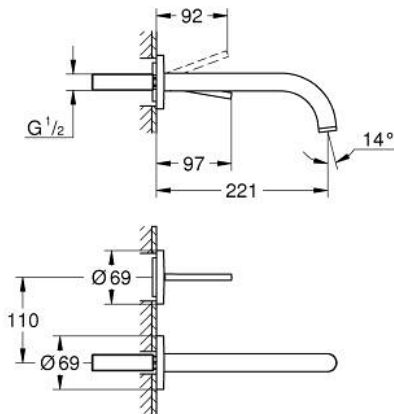

## 29 406 MS0 ATRIO TWO-HOLE BASIN MIXER JOYSTICK

### PRODUCT DESCRIPTION

- Colour: satin steel
- wall mounted
- without concealed body
- trim set for Joystick mixer rough-in set 23 429 000
- GROHE FeatherControl Joystick cartridge
- GROHE LongLife finish
- GROHE EcoJoy - less water, perfect flow
- maximum flow rate (at 3 bar): 5 l/min
- centre distance 110 mm
- projection 221 mm

### SPARE PARTS

1: Flow straightener (Spare part-nr. 48408000)

2: Extension-set, 25 mm (Spare part-nr. 46901000)\*

\* Optional accessories