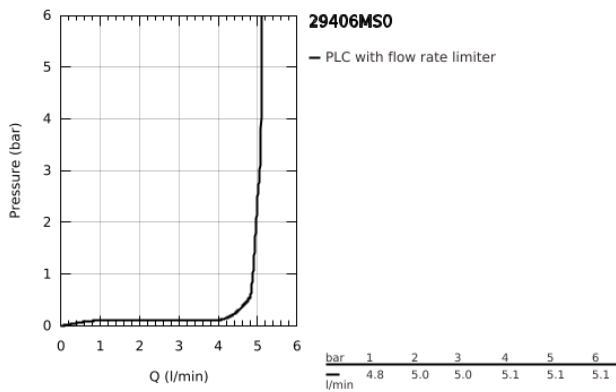

## 29 406 MS0 ATRIO TWO-HOLE BASIN MIXER JOYSTICK

### PRODUCT DESCRIPTION

- Colour: satin steel
- wall mounted
- without concealed body
- trim set for Joystick mixer rough-in set 23 429 000
- GROHE FeatherControl Joystick cartridge
- GROHE LongLife finish
- GROHE EcoJoy - less water, perfect flow
- maximum flow rate (at 3 bar): 5 l/min
- centre distance 110 mm
- projection 221 mm