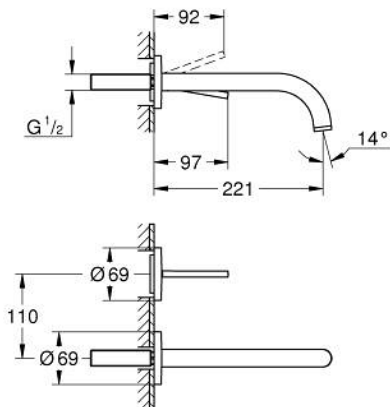

## 29 406 KF0 ATRIO TWO-HOLE BASIN MIXER JOYSTICK

### PRODUCT DESCRIPTION

- Colour: phantom black
- wall mounted
- without concealed body
- trim set for Joystick mixer rough-in set 23 429 000
- GROHE FeatherControl Joystick cartridge
- GROHE EcoJoy - less water, perfect flow
- maximum flow rate (at 3 bar): 5 l/min
- centre distance 110 mm
- projection 221 mm

### SPARE PARTS

1: Flow straightener (Spare part-nr. 48408000)

2: Extension-set, 25 mm (Spare part-nr. 46901000)\*

\* Optional accessories