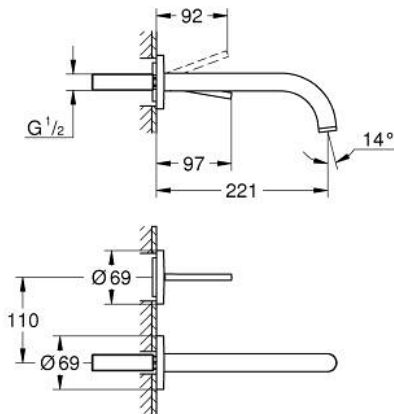

## 29 406 GN0 ATRIO TWO-HOLE BASIN MIXER JOYSTICK

### PRODUCT DESCRIPTION

- Colour: brushed cool sunrise
- wall mounted
- without concealed body
- trim set for Joystick mixer rough-in set 23 429 000
- GROHE FeatherControl Joystick cartridge
- GROHE LongLife finish
- GROHE EcoJoy - less water, perfect flow
- maximum flow rate (at 3 bar): 5 l/min
- centre distance 110 mm
- projection 221 mm

### SPARE PARTS

1: Flow straightener (Spare part-nr. 48408000)

2: Extension-set, 25 mm (Spare part-nr. 46901000)\*

\* Optional accessories