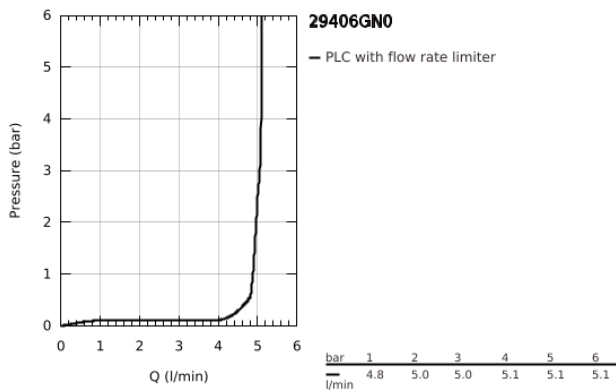

## 29 406 GN0 ATRIO TWO-HOLE BASIN MIXER JOYSTICK

### PRODUCT DESCRIPTION

- Colour: brushed cool sunrise
- wall mounted
- without concealed body
- trim set for Joystick mixer rough-in set 23 429 000
- GROHE FeatherControl Joystick cartridge
- GROHE LongLife finish
- GROHE EcoJoy - less water, perfect flow
- maximum flow rate (at 3 bar): 5 l/min
- centre distance 110 mm
- projection 221 mm