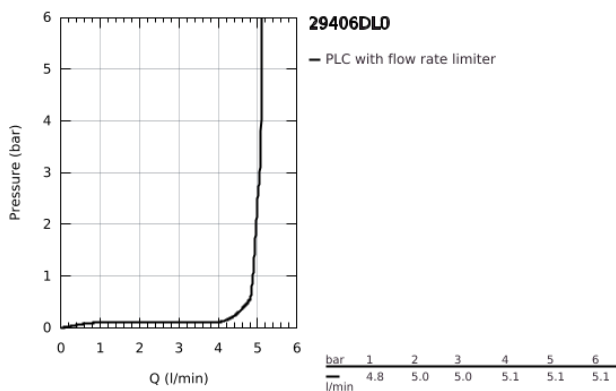

## 29 406 DL0 ATRIO TWO-HOLE BASIN MIXER JOYSTICK

### PRODUCT DESCRIPTION

- Colour: brushed warm sunset
- wall mounted
- without concealed body
- trim set for Joystick mixer rough-in set 23 429 000
- GROHE FeatherControl Joystick cartridge
- GROHE LongLife finish
- GROHE EcoJoy - less water, perfect flow
- maximum flow rate (at 3 bar): 5 l/min
- centre distance 110 mm
- projection 221 mm