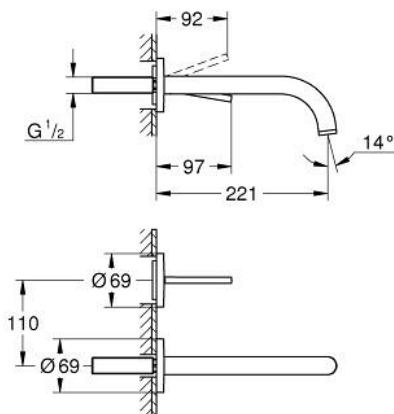

## 29 406 DL0 ATRIO TWO-HOLE BASIN MIXER JOYSTICK

### PRODUCT DESCRIPTION

- Colour: brushed warm sunset
- wall mounted
- without concealed body
- trim set for Joystick mixer rough-in set 23 429 000
- GROHE FeatherControl Joystick cartridge
- GROHE LongLife finish
- GROHE EcoJoy - less water, perfect flow
- maximum flow rate (at 3 bar): 5 l/min
- centre distance 110 mm
- projection 221 mm

### SPARE PARTS

- 1: Flow straightener (Spare part-nr. 48408000)
  - 2: Extension-set, 25 mm (Spare part-nr. 46901000)\*
- \* Optional accessories