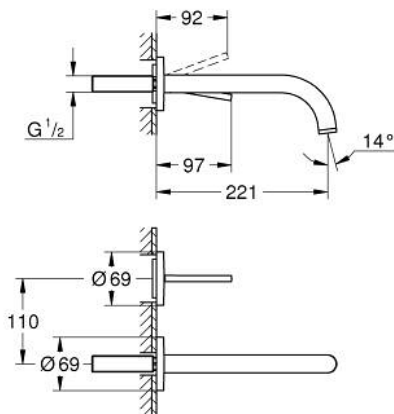

29 406 000 ATRIO TWO-HOLE BASIN MIXER JOYSTICK

PRODUCT DESCRIPTION

- Colour: chrome
- wall mounted
- without concealed body
- trim set for Joystick mixer rough-in set 23 429 000
- GROHE FeatherControl Joystick cartridge
- GROHE LongLife finish
- GROHE EcoJoy - less water, perfect flow
- maximum flow rate (at 3 bar): 5 l/min
- centre distance 110 mm
- projection 221 mm

29 406 000 ATRIO TWO-HOLE BASIN MIXER JOYSTICK

SPARE PARTS

- 1: Flow straightener (Spare part-nr. 48408000)
 - 2: Extension-set, 25 mm (Spare part-nr. 46901000)*
- * Optional accessories