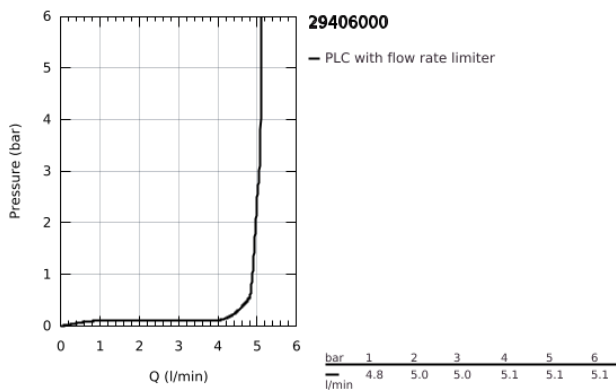

29 406 000 ATRIO TWO-HOLE BASIN MIXER JOYSTICK

PRODUCT DESCRIPTION

- Colour: chrome
- wall mounted
- without concealed body
- trim set for Joystick mixer rough-in set 23 429 000
- GROHE FeatherControl Joystick cartridge
- GROHE LongLife finish
- GROHE EcoJoy - less water, perfect flow
- maximum flow rate (at 3 bar): 5 l/min
- centre distance 110 mm
- projection 221 mm

29 406 000 ATRIO TWO-HOLE BASIN MIXER JOYSTICK

SPARE PARTS

- 1: Flow straightener (Spare part-nr. 48408000)
 - 2: Extension-set, 25 mm (Spare part-nr. 46901000)*
- * Optional accessories