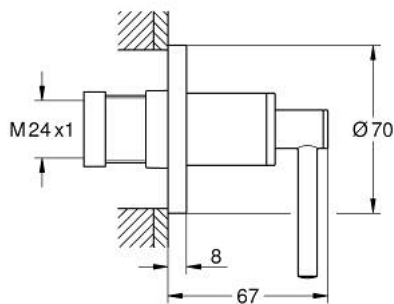

29 397 MS0 ATRIO CONCEALED VALVE EXPOSED PART

PRODUCT DESCRIPTION

- Colour: satin steel
- for concealed valve 35 028 000 or 29 032 000
- GROHE LongLife finish
- installation depth infinitely adjustable 20-80 mm
- escutcheon with screwable wall sealing
- with lever handle

29 397 MS0 **ATRIO CONCEALED VALVE EXPOSED PART**

SPARE PARTS

1: Extension for spindle (Spare part-nr. 45988000)

2: Lever handles (Spare part-nr. 14216MS0)