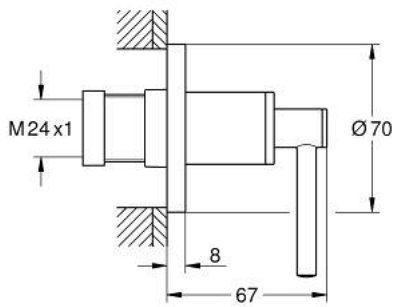

## 29 397 KF0 ATRIO CONCEALED VALVE EXPOSED PART

### PRODUCT DESCRIPTION

- Colour: phantom black
- for concealed valve 35 028 000 or 29 032 000
- installation depth infinitely adjustable 20-80 mm
- escutcheon with screwable wall sealing
- with lever handle

### SPARE PARTS

1: Extension for spindle (Spare part-nr. 45988000)

2: Lever handles (Spare part-nr. 14216KF0)