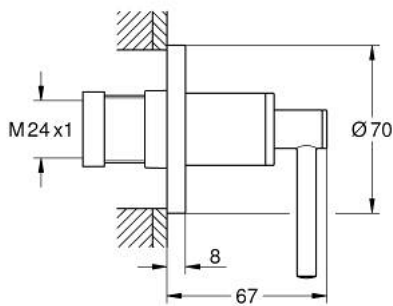

## 29 397 GN0 ATRIO CONCEALED VALVE EXPOSED PART

### PRODUCT DESCRIPTION

- Colour: brushed cool sunrise
- for concealed valve 35 028 000 or 29 032 000
- GROHE LongLife finish
- installation depth infinitely adjustable 20-80 mm
- escutcheon with screwable wall sealing
- with lever handle

## 29 397 GN0 **ATRIO CONCEALED VALVE EXPOSED PART**

### SPARE PARTS

1: Extension for spindle (Spare part-nr. 45988000)

2: Lever handles (Spare part-nr. 14216GN0)