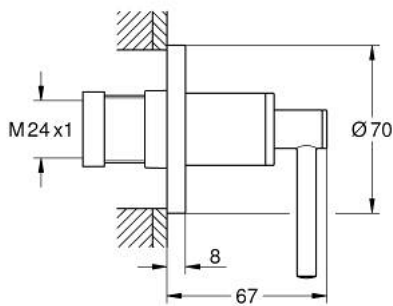

## 29 397 DL0 ATRIO CONCEALED VALVE EXPOSED PART

### PRODUCT DESCRIPTION

- Colour: brushed warm sunset
- for concealed valve 35 028 000 or 29 032 000
- GROHE LongLife finish
- installation depth infinitely adjustable 20-80 mm
- escutcheon with screwable wall sealing
- with lever handle

### SPARE PARTS

1: Extension for spindle (Spare part-nr. 45988000)

2: Lever handles (Spare part-nr. 14216DL0)