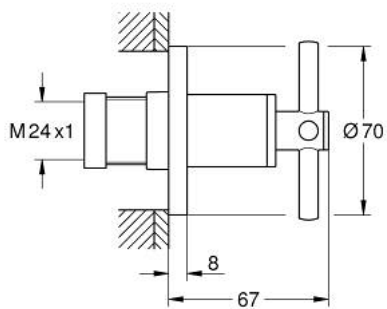

29 396 KF0 ATRIO CONCEALED VALVE EXPOSED PART

PRODUCT DESCRIPTION

- Colour: phantom black
- for concealed valve 35 028 000 or 29 032 000
- installation depth infinitely adjustable 20-80 mm
- escutcheon with screwable wall sealing
- with cross handle

29 396 KF0 ATRIO CONCEALED VALVE EXPOSED PART

SPARE PARTS

1: Extension for spindle (Spare part-nr. 45988000)

2: Cross handles (Spare part-nr. 14215KF0)