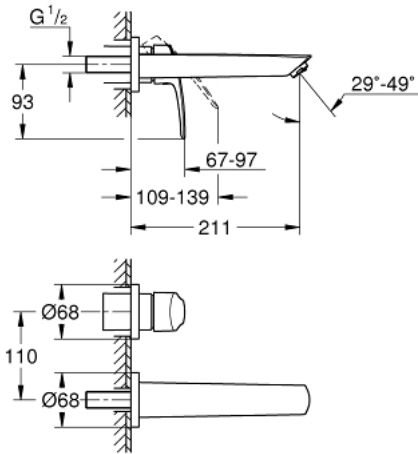

29 338 243 3 **EUROSMART 2-HOLE BASIN MIXER**  
**M-SIZE**

**PRODUCT DESCRIPTION**

- Colour: matte black
- wall mounted
- metal lever
- trim set for use with rough-in set 23 571 000 / 32 635 000
- without concealed body
- metal rosette
- GROHE EcoJoy - less water, perfect flow
- maximum flow rate (at 3 bar): 5 l/min
- GROHE AquaGuide adjustable mousseur
- centre distance 110 mm
- projection 211 mm
- professional edition

29 338 243 3 **EUROSMART 2-HOLE BASIN MIXER**  
**M-SIZE**

**SPARE PARTS**

- 1: Flow straightener (Spare part-nr. 468372430)
  - 2: Sealing washer (Spare part-nr. 0128200M)
  - 3: Lever (Spare part-nr. 485422430)
  - 4: Extension (Spare part-nr. 46627000)\*
  - 5: Extension (Spare part-nr. 46943000)\*
- \* Optional accessories