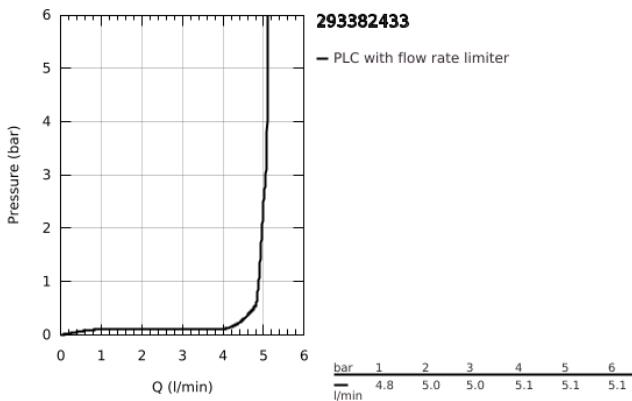

29 338 243 3 **EUROSMART 2-HOLE BASIN MIXER**  
**M-SIZE**

**PRODUCT DESCRIPTION**

- Colour: matte black
- wall mounted
- metal lever
- trim set for use with rough-in set 23 571 000 / 32 635 000
- without concealed body
- metal rosette
- GROHE EcoJoy - less water, perfect flow
- maximum flow rate (at 3 bar): 5 l/min
- GROHE AquaGuide adjustable mousseur
- centre distance 110 mm
- projection 211 mm
- professional edition

29 338 243 3 **EUROSMART 2-HOLE BASIN MIXER**  
**M-SIZE**

**SPARE PARTS**

- 1: Flow straightener (Spare part-nr. 468372430)
  - 2: Sealing washer (Spare part-nr. 0128200M)
  - 3: Lever (Spare part-nr. 485422430)
  - 4: Extension (Spare part-nr. 46627000)\*
  - 5: Extension (Spare part-nr. 46943000)\*
- \* Optional accessories