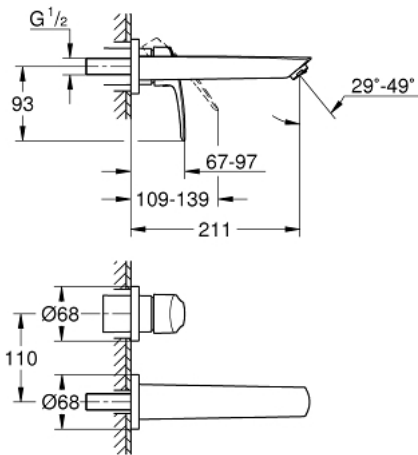

29 338 003 **EUROSMART 2-HOLE BASIN MIXER**
M-SIZE

PRODUCT DESCRIPTION

- Colour: chrome
- wall mounted
- metal lever
- trim set for use with rough-in set 23 571 000 / 32 635 000
- without concealed body
- metal rosette
- GROHE LongLife finish
- GROHE EcoJoy - less water, perfect flow
- maximum flow rate (at 3 bar): 5 l/min
- GROHE AquaGuide adjustable mousseur
- centre distance 110 mm
- projection 211 mm
- professional edition

29 338 003 **EUROSMART 2-HOLE BASIN MIXER**
M-SIZE

SPARE PARTS

- 1: Flow straightener (Spare part-nr. 46837000)
 - 2: Sealing washer (Spare part-nr. 0128200M)
 - 3: Lever (Spare part-nr. 48542000)
 - 4: Extension (Spare part-nr. 46627000)*
 - 5: Extension (Spare part-nr. 46943000)*
- * Optional accessories