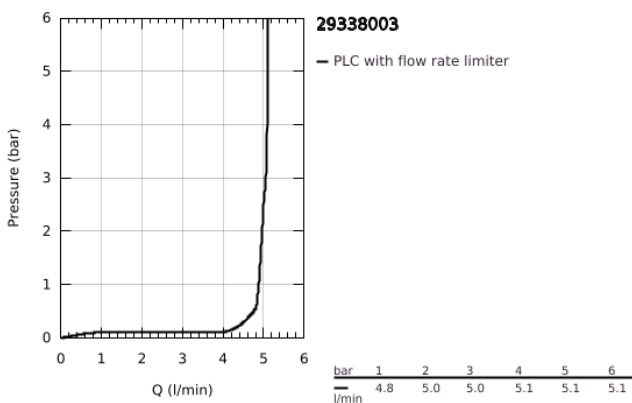

29 338 003 **EUROSMART 2-HOLE BASIN MIXER**
M-SIZE

PRODUCT DESCRIPTION

- Colour: chrome
- wall mounted
- metal lever
- trim set for use with rough-in set 23 571 000 / 32 635 000
- without concealed body
- metal rosette
- GROHE LongLife finish
- GROHE EcoJoy - less water, perfect flow
- maximum flow rate (at 3 bar): 5 l/min
- GROHE AquaGuide adjustable mousseur
- centre distance 110 mm
- projection 211 mm
- professional edition

29 338 003 **EUROSMART 2-HOLE BASIN MIXER**
M-SIZE

SPARE PARTS

- 1: Flow straightener (Spare part-nr. 46837000)
 - 2: Sealing washer (Spare part-nr. 0128200M)
 - 3: Lever (Spare part-nr. 48542000)
 - 4: Extension (Spare part-nr. 46627000)*
 - 5: Extension (Spare part-nr. 46943000)*
- * Optional accessories