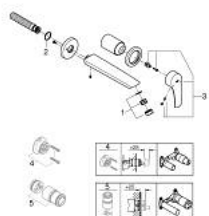

29 338 003 **EUROSMART 2-HOLE BASIN MIXER**
M-SIZE

PRODUCT DESCRIPTION

- Colour: chrome
- wall mounted
- metal lever
- trim set for use with rough-in set 23 571 000 / 32 635 000
- without concealed body
- metal rosette
- GROHE LongLife finish
- GROHE EcoJoy - less water, perfect flow
- maximum flow rate (at 3 bar): 5 l/min
- GROHE AquaGuide adjustable mousseur
- centre distance 110 mm
- projection 211 mm
- professional edition

29 338 003 **EUROSMART 2-HOLE BASIN MIXER**
M-SIZE

SPARE PARTS

- 1: Flow straightener (Spare part-nr. 46837000)
 - 2: Sealing washer (Spare part-nr. 0128200M)
 - 3: Lever (Spare part-nr. 48542000)
 - 4: Extension (Spare part-nr. 46627000)*
 - 5: Extension (Spare part-nr. 46943000)*
- * Optional accessories