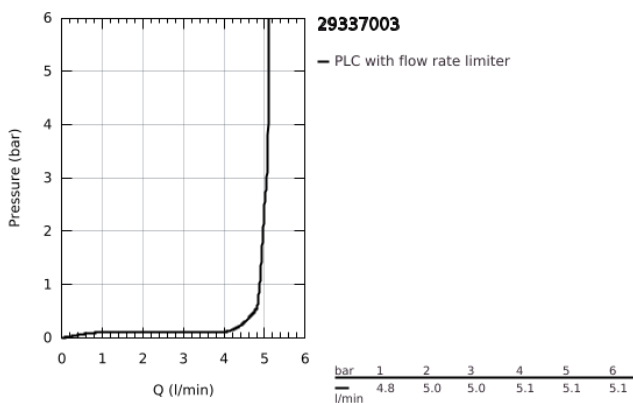

29 337 003 **EUROSMART 2-HOLE BASIN MIXER**  
**S-SIZE**

**PRODUCT DESCRIPTION**

- Colour: chrome
- wall mounted
- metal lever
- trim set for use with rough-in set 23 571 000 / 32 635 000
- without concealed body
- metal rosette
- GROHE LongLife finish
- GROHE EcoJoy - less water, perfect flow
- maximum flow rate (at 3 bar): 5 l/min
- GROHE AquaGuide adjustable mousseur
- centre distance 110 mm
- projection 171 mm
- professional edition

29 337 003 **EUROSMART 2-HOLE BASIN MIXER**  
**S-SIZE**

**SPARE PARTS**

- 1: Flow straightener (Spare part-nr. 46837000)
  - 2: Sealing washer (Spare part-nr. 0128200M)
  - 3: Lever (Spare part-nr. 48542000)
  - 4: Extension (Spare part-nr. 46627000)\*
  - 5: Extension (Spare part-nr. 46943000)\*
- \* Optional accessories