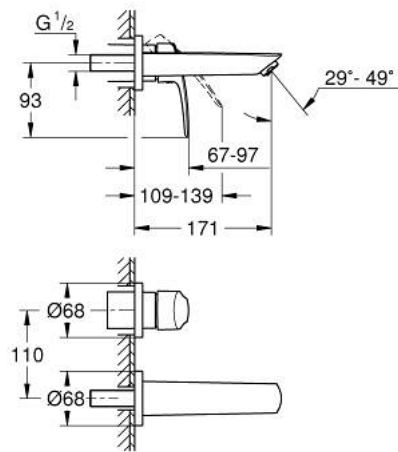

29 337 003 **EUROSMART 2-HOLE BASIN MIXER**  
**S-SIZE**

**PRODUCT DESCRIPTION**

- Colour: chrome
- wall mounted
- metal lever
- trim set for use with rough-in set 23 571 000 / 32 635 000
- without concealed body
- metal rosette
- GROHE LongLife finish
- GROHE EcoJoy - less water, perfect flow
- maximum flow rate (at 3 bar): 5 l/min
- GROHE AquaGuide adjustable mousseur
- centre distance 110 mm
- projection 171 mm
- professional edition

29 337 003 **EUROSMART 2-HOLE BASIN MIXER**  
**S-SIZE**

**SPARE PARTS**

- 1: Flow straightener (Spare part-nr. 46837000)
  - 2: Sealing washer (Spare part-nr. 0128200M)
  - 3: Lever (Spare part-nr. 48542000)
  - 4: Extension (Spare part-nr. 46627000)\*
  - 5: Extension (Spare part-nr. 46943000)\*
- \* Optional accessories