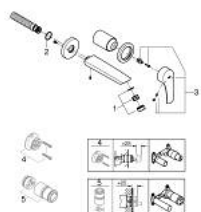

29 337 003 **EUROSMART 2-HOLE BASIN MIXER**  
**S-SIZE**

**PRODUCT DESCRIPTION**

- Colour: chrome
- wall mounted
- metal lever
- trim set for use with rough-in set 23 571 000 / 32 635 000
- without concealed body
- metal rosette
- GROHE LongLife finish
- GROHE EcoJoy - less water, perfect flow
- maximum flow rate (at 3 bar): 5 l/min
- GROHE AquaGuide adjustable mousseur
- centre distance 110 mm
- projection 171 mm
- professional edition

29 337 003 **EUROSMART 2-HOLE BASIN MIXER**  
**S-SIZE**

**SPARE PARTS**

- 1: Flow straightener (Spare part-nr. 46837000)
  - 2: Sealing washer (Spare part-nr. 0128200M)
  - 3: Lever (Spare part-nr. 48542000)
  - 4: Extension (Spare part-nr. 46627000)\*
  - 5: Extension (Spare part-nr. 46943000)\*
- \* Optional accessories