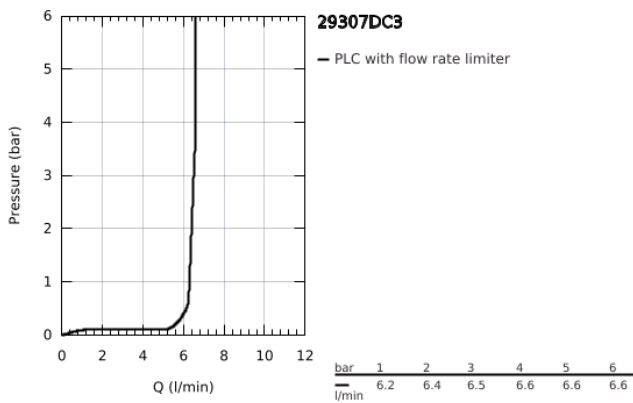

29 307 DC3 GROHE PLUS 4-HOLE BATH COMBINATION

PRODUCT DESCRIPTION

- Colour: supersteel
- GROHE SilkMove 35 mm ceramic cartridge
- with temperature limiter
- GROHE LongLife finish
- consisting of:
 - pre-assembled spout with laminar mousseur
 - single lever mixer operating element
 - metal lever
 - diverter bath/shower
 - hand shower Euphoria Cube 6.6 l/min
 - metal shower hose 2000 mm (always chrome for any colour of the set)
 - flexible connection hoses
 - connection for shower hose
 - protected against backflow
 - can be used with 29 037
 - minimum pressure 1.0 bar

29 307 DC3 GROHE PLUS 4-HOLE BATH COMBINATION

SPARE PARTS

- 1: Cartridge (Spare part-nr. 46374000)
 - 2: Dirt strainer (Spare part-nr. 0700200M)
 - 3: Cone nut (Spare part-nr. 08864DC0)
 - 4: Spring (Spare part-nr. 00869000)
 - 5: Mousseur (Spare part-nr. 48009000)
 - 6: Diverter knob (Spare part-nr. 48494DC0)
 - 7: Diverter (Spare part-nr. 45443000)
 - 7.1: Sealing washer $\varnothing 6 \times \varnothing 2$ (Spare part-nr. 0128300M)
 - 7.2: Sealing washer (Spare part-nr. 0120500M)
 - 8: 1 SET SEALS (Spare part-nr. 45456000)
 - 9: Non-return valve (Spare part-nr. 08565000)
 - 10: Tube (Spare part-nr. 073000000)
 - 11: Tube (Spare part-nr. 48018000)
 - 12: Metal hose (Spare part-nr. 28146000)
 - 13: Socket Spanner (Spare part-nr. 19332000)*
- * Optional accessories