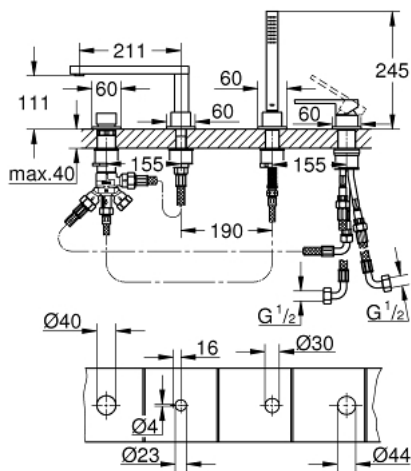

29 307 DC3 GROHE PLUS 4-HOLE BATH COMBINATION

PRODUCT DESCRIPTION

- Colour: supersteel
- GROHE SilkMove 35 mm ceramic cartridge
- with temperature limiter
- GROHE LongLife finish
- consisting of:
 - pre-assembled spout with laminar mousseur
 - single lever mixer operating element
 - metal lever
 - diverter bath/shower
 - hand shower Euphoria Cube 6.6 l/min
 - metal shower hose 2000 mm (always chrome for any colour of the set)
 - flexible connection hoses
 - connection for shower hose
 - protected against backflow
 - can be used with 29 037
 - minimum pressure 1.0 bar

29 307 DC3 GROHE PLUS 4-HOLE BATH COMBINATION

SPARE PARTS

- 1: Cartridge (Spare part-nr. 46374000)
 - 2: Dirt strainer (Spare part-nr. 0700200M)
 - 3: Cone nut (Spare part-nr. 08864DC0)
 - 4: Spring (Spare part-nr. 00869000)
 - 5: Mousseur (Spare part-nr. 48009000)
 - 6: Diverter knob (Spare part-nr. 48494DC0)
 - 7: Diverter (Spare part-nr. 45443000)
 - 7.1: Sealing washer $\varnothing 6 \times \varnothing 2$ (Spare part-nr. 0128300M)
 - 7.2: Sealing washer (Spare part-nr. 0120500M)
 - 8: 1 SET SEALS (Spare part-nr. 45456000)
 - 9: Non-return valve (Spare part-nr. 08565000)
 - 10: Tube (Spare part-nr. 073000000)
 - 11: Tube (Spare part-nr. 48018000)
 - 12: Metal hose (Spare part-nr. 28146000)
 - 13: Socket Spanner (Spare part-nr. 19332000)*
- * Optional accessories