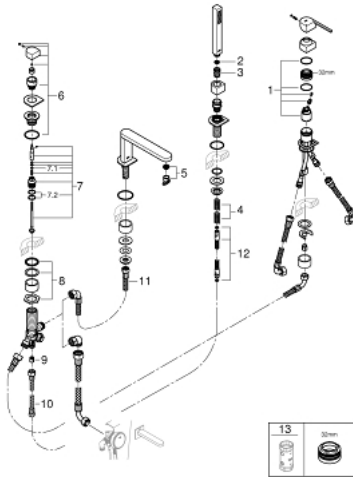

29 307 DC3 GROHE PLUS 4-HOLE BATH COMBINATION

PRODUCT DESCRIPTION

- Colour: supersteel
- GROHE SilkMove 35 mm ceramic cartridge
- with temperature limiter
- GROHE LongLife finish
- consisting of:
 - pre-assembled spout with laminar mousseur
 - single lever mixer operating element
 - metal lever
 - diverter bath/shower
 - hand shower Euphoria Cube 6.6 l/min
 - metal shower hose 2000 mm (always chrome for any colour of the set)
 - flexible connection hoses
 - connection for shower hose
 - protected against backflow
 - can be used with 29 037
 - minimum pressure 1.0 bar

29 307 DC3 GROHE PLUS 4-HOLE BATH COMBINATION

SPARE PARTS

- 1: Cartridge (Spare part-nr. 46374000)
 - 2: Dirt strainer (Spare part-nr. 0700200M)
 - 3: Cone nut (Spare part-nr. 08864DC0)
 - 4: Spring (Spare part-nr. 00869000)
 - 5: Mousseur (Spare part-nr. 48009000)
 - 6: Diverter knob (Spare part-nr. 48494DC0)
 - 7: Diverter (Spare part-nr. 45443000)
 - 7.1: Sealing washer $\varnothing 6 \times \varnothing 2$ (Spare part-nr. 0128300M)
 - 7.2: Sealing washer (Spare part-nr. 0120500M)
 - 8: 1 SET SEALS (Spare part-nr. 45456000)
 - 9: Non-return valve (Spare part-nr. 08565000)
 - 10: Tube (Spare part-nr. 073000000)
 - 11: Tube (Spare part-nr. 48018000)
 - 12: Metal hose (Spare part-nr. 28146000)
 - 13: Socket Spanner (Spare part-nr. 19332000)*
- * Optional accessories