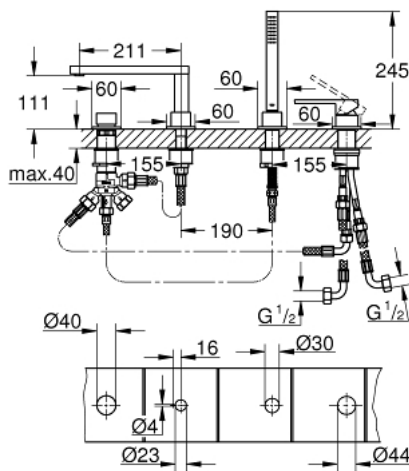

29 307 AL3 GROHE PLUS 4-HOLE BATH COMBINATION

PRODUCT DESCRIPTION

- Colour: brushed hard graphite
- GROHE SilkMove 35 mm ceramic cartridge
- with temperature limiter
- GROHE LongLife finish
- consisting of:
 - pre-assembled spout with laminar mousseur
 - single lever mixer operating element
 - metal lever
 - diverter bath/shower
 - hand shower Euphoria Cube 6.6 l/min
 - metal shower hose 2000 mm (always chrome for any colour of the set)
 - flexible connection hoses
 - connection for shower hose
 - protected against backflow
 - can be used with 29 037
 - minimum pressure 1.0 bar

29 307 AL3 GROHE PLUS 4-HOLE BATH COMBINATION

SPARE PARTS

- 1: Cartridge (Spare part-nr. 46374000)
 - 2: Dirt strainer (Spare part-nr. 0700200M)
 - 3: Cone nut (Spare part-nr. 08864AL0)
 - 4: Spring (Spare part-nr. 00869000)
 - 5: Mousseur (Spare part-nr. 48009000)
 - 6: Diverter knob (Spare part-nr. 48494AL0)
 - 7: Diverter (Spare part-nr. 45443000)
 - 7.1: Sealing washer $\varnothing 6 \times \varnothing 2$ (Spare part-nr. 0128300M)
 - 7.2: Sealing washer (Spare part-nr. 0120500M)
 - 8: 1 SET SEALS (Spare part-nr. 45456000)
 - 9: Non-return valve (Spare part-nr. 08565000)
 - 10: Tube (Spare part-nr. 073000000)
 - 11: Tube (Spare part-nr. 48018000)
 - 12: Metal hose (Spare part-nr. 28146000)
 - 13: Socket Spanner (Spare part-nr. 19332000)*
- * Optional accessories