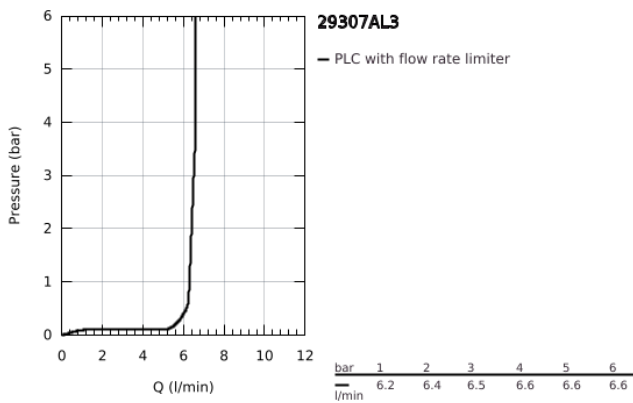

29 307 AL3 GROHE PLUS 4-HOLE BATH COMBINATION

PRODUCT DESCRIPTION

- Colour: brushed hard graphite
- GROHE SilkMove 35 mm ceramic cartridge
- with temperature limiter
- GROHE LongLife finish
- consisting of:
 - pre-assembled spout with laminar mousseur
 - single lever mixer operating element
 - metal lever
 - diverter bath/shower
 - hand shower Euphoria Cube 6.6 l/min
 - metal shower hose 2000 mm (always chrome for any colour of the set)
 - flexible connection hoses
 - connection for shower hose
 - protected against backflow
 - can be used with 29 037
 - minimum pressure 1.0 bar

29 307 AL3 GROHE PLUS 4-HOLE BATH COMBINATION

SPARE PARTS

- 1: Cartridge (Spare part-nr. 46374000)
 - 2: Dirt strainer (Spare part-nr. 0700200M)
 - 3: Cone nut (Spare part-nr. 08864AL0)
 - 4: Spring (Spare part-nr. 00869000)
 - 5: Mousseur (Spare part-nr. 48009000)
 - 6: Diverter knob (Spare part-nr. 48494AL0)
 - 7: Diverter (Spare part-nr. 45443000)
 - 7.1: Sealing washer $\varnothing 6 \times \varnothing 2$ (Spare part-nr. 0128300M)
 - 7.2: Sealing washer (Spare part-nr. 0120500M)
 - 8: 1 SET SEALS (Spare part-nr. 45456000)
 - 9: Non-return valve (Spare part-nr. 08565000)
 - 10: Tube (Spare part-nr. 073000000)
 - 11: Tube (Spare part-nr. 48018000)
 - 12: Metal hose (Spare part-nr. 28146000)
 - 13: Socket Spanner (Spare part-nr. 19332000)*
- * Optional accessories