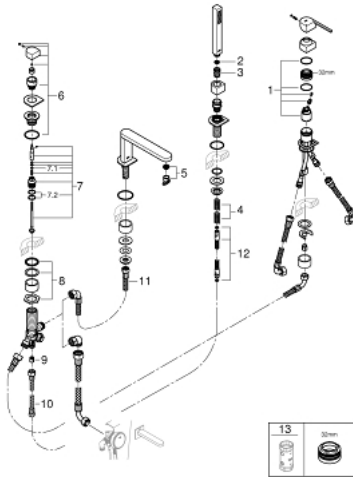

29 307 AL3 GROHE PLUS 4-HOLE BATH COMBINATION

PRODUCT DESCRIPTION

- Colour: brushed hard graphite
- GROHE SilkMove 35 mm ceramic cartridge
- with temperature limiter
- GROHE LongLife finish
- consisting of:
 - pre-assembled spout with laminar mousseur
 - single lever mixer operating element
 - metal lever
 - diverter bath/shower
 - hand shower Euphoria Cube 6.6 l/min
 - metal shower hose 2000 mm (always chrome for any colour of the set)
 - flexible connection hoses
 - connection for shower hose
 - protected against backflow
 - can be used with 29 037
 - minimum pressure 1.0 bar

29 307 AL3 GROHE PLUS 4-HOLE BATH COMBINATION

SPARE PARTS

- 1: Cartridge (Spare part-nr. 46374000)
 - 2: Dirt strainer (Spare part-nr. 0700200M)
 - 3: Cone nut (Spare part-nr. 08864AL0)
 - 4: Spring (Spare part-nr. 00869000)
 - 5: Mousseur (Spare part-nr. 48009000)
 - 6: Diverter knob (Spare part-nr. 48494AL0)
 - 7: Diverter (Spare part-nr. 45443000)
 - 7.1: Sealing washer $\varnothing 6 \times \varnothing 2$ (Spare part-nr. 0128300M)
 - 7.2: Sealing washer (Spare part-nr. 0120500M)
 - 8: 1 SET SEALS (Spare part-nr. 45456000)
 - 9: Non-return valve (Spare part-nr. 08565000)
 - 10: Tube (Spare part-nr. 073000000)
 - 11: Tube (Spare part-nr. 48018000)
 - 12: Metal hose (Spare part-nr. 28146000)
 - 13: Socket Spanner (Spare part-nr. 19332000)*
- * Optional accessories