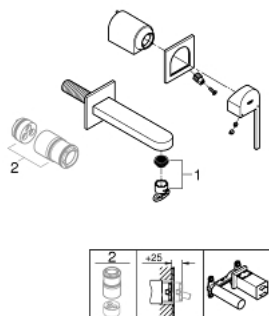

29 306 003 **GROHE PLUS 2-HOLE BASIN MIXER**  
**L-SIZE**

**PRODUCT DESCRIPTION**

- Colour: chrome
- wall mounted
- for use with rough-in set 23 200
- without concealed body
- metal rosette
- metal lever
- GROHE LongLife finish
- GROHE EcoJoy - less water, perfect flow
- maximum flow rate (at 3 bar): 5 l/min
- SpeedClean mousseur
- GROHE AquaGuide adjustable mousseur
- centre distance 110 mm
- projection 203 mm
- minimum pressure 1.0 bar

29 306 003 **GROHE PLUS 2-HOLE BASIN MIXER**  
**L-SIZE**

**SPARE PARTS**

1: Mousseur (Spare part-nr. 48449000)

2: Extension (Spare part-nr. 46943000)\*

\* Optional accessories