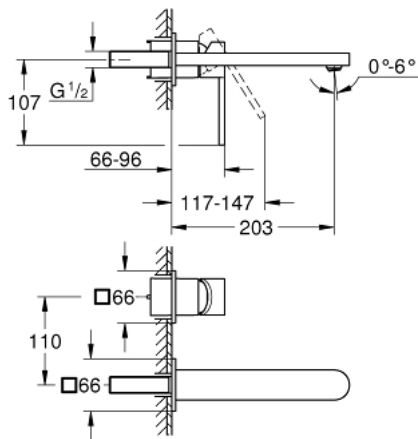

29 306 003 **GROHE PLUS 2-HOLE BASIN MIXER**  
**L-SIZE**

**PRODUCT DESCRIPTION**

- Colour: chrome
- wall mounted
- for use with rough-in set 23 200
- without concealed body
- metal rosette
- metal lever
- GROHE LongLife finish
- GROHE EcoJoy - less water, perfect flow
- maximum flow rate (at 3 bar): 5 l/min
- SpeedClean mousseur
- GROHE AquaGuide adjustable mousseur
- centre distance 110 mm
- projection 203 mm
- minimum pressure 1.0 bar

29 306 003 **GROHE PLUS 2-HOLE BASIN MIXER**  
**L-SIZE**

**SPARE PARTS**

1: Mousseur (Spare part-nr. 48449000)

2: Extension (Spare part-nr. 46943000)\*

\* Optional accessories