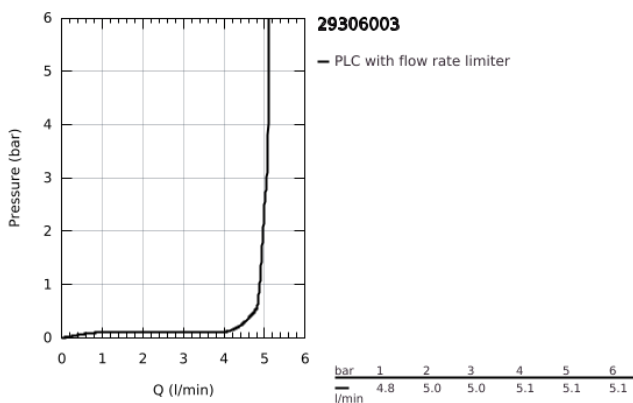

29 306 003 **GROHE PLUS 2-HOLE BASIN MIXER**  
**L-SIZE**

**PRODUCT DESCRIPTION**

- Colour: chrome
- wall mounted
- for use with rough-in set 23 200
- without concealed body
- metal rosette
- metal lever
- GROHE LongLife finish
- GROHE EcoJoy - less water, perfect flow
- maximum flow rate (at 3 bar): 5 l/min
- SpeedClean mousseur
- GROHE AquaGuide adjustable mousseur
- centre distance 110 mm
- projection 203 mm
- minimum pressure 1.0 bar

29 306 003 **GROHE PLUS 2-HOLE BASIN MIXER**  
**L-SIZE**

**SPARE PARTS**

1: Mousseur (Spare part-nr. 48449000)

2: Extension (Spare part-nr. 46943000)\*

\* Optional accessories