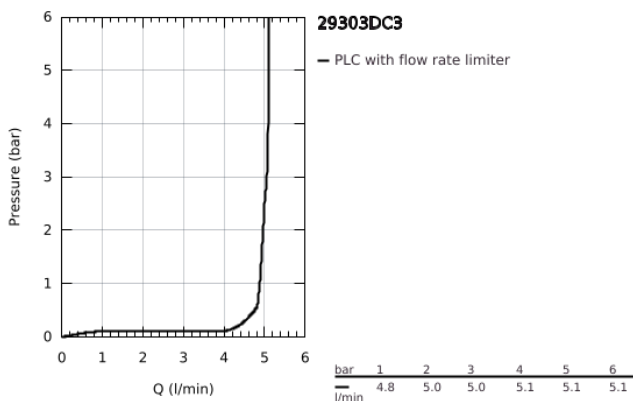

29 303 DC3 GROHE PLUS 2-HOLE BASIN MIXER M-SIZE

PRODUCT DESCRIPTION

- Colour: supersteel
- wall mounted
- for use with rough-in set 23 200
- without concealed body
- metal rosette
- metal lever
- GROHE LongLife finish
- GROHE EcoJoy - less water, perfect flow
- maximum flow rate (at 3 bar): 5 l/min
- SpeedClean mousseur
- GROHE AquaGuide adjustable mousseur
- centre distance 110 mm
- projection 147 mm
- minimum pressure 1.0 bar

29 303 DC3 **GROHE PLUS 2-HOLE BASIN MIXER**
M-SIZE

SPARE PARTS

- 1: Mousseur (Spare part-nr. 48449000)
- 2: Extension (Spare part-nr. 46943000)*

* Optional accessories