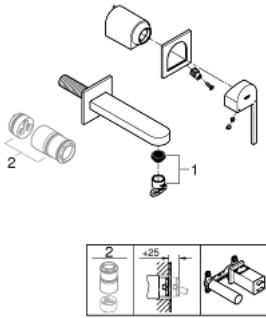

29 303 DC3 GROHE PLUS 2-HOLE BASIN MIXER M-SIZE

PRODUCT DESCRIPTION

- Colour: supersteel
- wall mounted
- for use with rough-in set 23 200
- without concealed body
- metal rosette
- metal lever
- GROHE LongLife finish
- GROHE EcoJoy - less water, perfect flow
- maximum flow rate (at 3 bar): 5 l/min
- SpeedClean mousseur
- GROHE AquaGuide adjustable mousseur
- centre distance 110 mm
- projection 147 mm
- minimum pressure 1.0 bar

29 303 DC3 **GROHE PLUS 2-HOLE BASIN MIXER**
M-SIZE

SPARE PARTS

- 1: Mousseur (Spare part-nr. 48449000)
- 2: Extension (Spare part-nr. 46943000)*

* Optional accessories