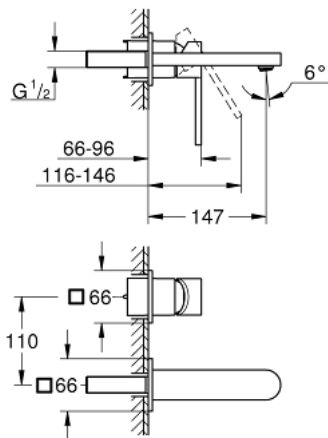

29 303 DC3 GROHE PLUS 2-HOLE BASIN MIXER M-SIZE

PRODUCT DESCRIPTION

- Colour: supersteel
- wall mounted
- for use with rough-in set 23 200
- without concealed body
- metal rosette
- metal lever
- GROHE LongLife finish
- GROHE EcoJoy - less water, perfect flow
- maximum flow rate (at 3 bar): 5 l/min
- SpeedClean mousseur
- GROHE AquaGuide adjustable mousseur
- centre distance 110 mm
- projection 147 mm
- minimum pressure 1.0 bar

29 303 DC3 **GROHE PLUS 2-HOLE BASIN MIXER**
M-SIZE

SPARE PARTS

- 1: Mousseur (Spare part-nr. 48449000)
- 2: Extension (Spare part-nr. 46943000)*

* Optional accessories