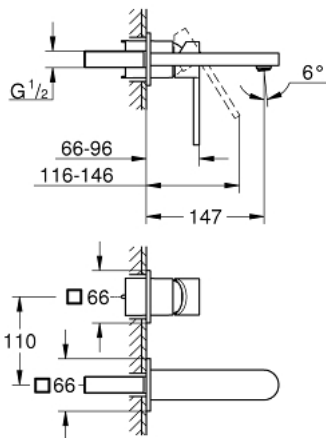

29 303 AL3 GROHE PLUS 2-HOLE BASIN MIXER M-SIZE

PRODUCT DESCRIPTION

- Colour: brushed hard graphite
- wall mounted
- for use with rough-in set 23 200
- without concealed body
- metal rosette
- metal lever
- GROHE LongLife finish
- GROHE EcoJoy - less water, perfect flow
- maximum flow rate (at 3 bar): 5 l/min
- SpeedClean mousseur
- GROHE AquaGuide adjustable mousseur
- centre distance 110 mm
- projection 147 mm
- minimum pressure 1.0 bar

29 303 AL3 GROHE PLUS 2-HOLE BASIN MIXER M-SIZE

SPARE PARTS

1: Mousseur (Spare part-nr. 48449000)

2: Extension (Spare part-nr. 46943000)*

* Optional accessories