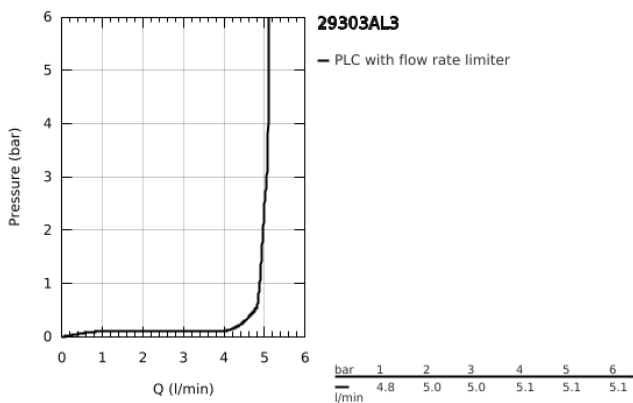

29 303 AL3 GROHE PLUS 2-HOLE BASIN MIXER M-SIZE

PRODUCT DESCRIPTION

- Colour: brushed hard graphite
- wall mounted
- for use with rough-in set 23 200
- without concealed body
- metal rosette
- metal lever
- GROHE LongLife finish
- GROHE EcoJoy - less water, perfect flow
- maximum flow rate (at 3 bar): 5 l/min
- SpeedClean mousseur
- GROHE AquaGuide adjustable mousseur
- centre distance 110 mm
- projection 147 mm
- minimum pressure 1.0 bar

29 303 AL3 GROHE PLUS 2-HOLE BASIN MIXER M-SIZE

SPARE PARTS

1: Mousseur (Spare part-nr. 48449000)

2: Extension (Spare part-nr. 46943000)*

* Optional accessories