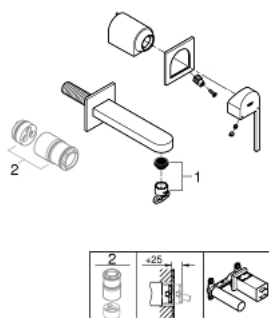

29 303 AL3 GROHE PLUS 2-HOLE BASIN MIXER M-SIZE

PRODUCT DESCRIPTION

- Colour: brushed hard graphite
- wall mounted
- for use with rough-in set 23 200
- without concealed body
- metal rosette
- metal lever
- GROHE LongLife finish
- GROHE EcoJoy - less water, perfect flow
- maximum flow rate (at 3 bar): 5 l/min
- SpeedClean mousseur
- GROHE AquaGuide adjustable mousseur
- centre distance 110 mm
- projection 147 mm
- minimum pressure 1.0 bar

29 303 AL3 GROHE PLUS 2-HOLE BASIN MIXER M-SIZE

SPARE PARTS

1: Mousseur (Spare part-nr. 48449000)

2: Extension (Spare part-nr. 46943000)*

* Optional accessories