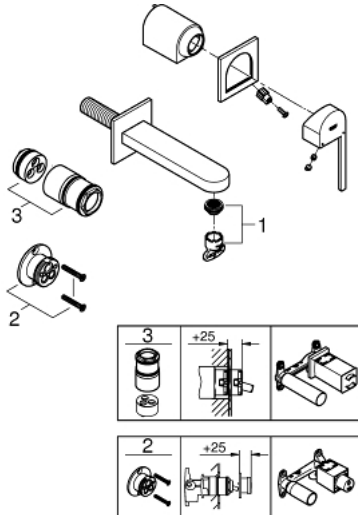

29 303 003 **GROHE PLUS 2-HOLE BASIN MIXER**  
**M-SIZE**

**PRODUCT DESCRIPTION**

- Colour: chrome
- wall mounted
- for use with rough-in set 23 200
- without concealed body
- metal rosette
- metal lever
- GROHE LongLife finish
- GROHE EcoJoy - less water, perfect flow
- maximum flow rate (at 3 bar): 5 l/min
- SpeedClean mousseur
- GROHE AquaGuide adjustable mousseur
- centre distance 110 mm
- projection 147 mm
- minimum pressure 1.0 bar

29 303 003 **GROHE PLUS 2-HOLE BASIN MIXER**  
**M-SIZE**

**SPARE PARTS**

1: Mousseur (Spare part-nr. 48449000)

2: Extension (Spare part-nr. 46627000)\*

3: Extension (Spare part-nr. 46943000)\*

\* Optional accessories