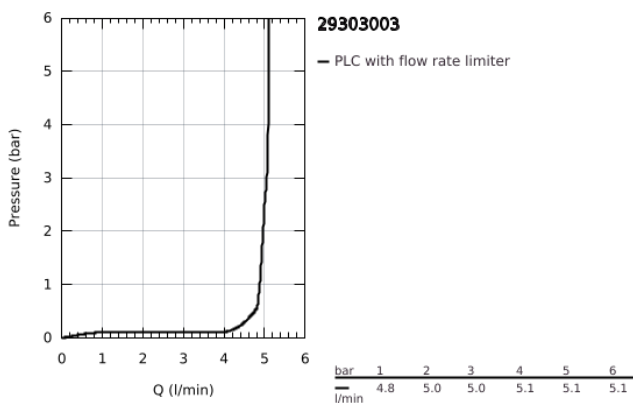

29 303 003 **GROHE PLUS 2-HOLE BASIN MIXER**  
**M-SIZE**

**PRODUCT DESCRIPTION**

- Colour: chrome
- wall mounted
- for use with rough-in set 23 200
- without concealed body
- metal rosette
- metal lever
- GROHE LongLife finish
- GROHE EcoJoy - less water, perfect flow
- maximum flow rate (at 3 bar): 5 l/min
- SpeedClean mousseur
- GROHE AquaGuide adjustable mousseur
- centre distance 110 mm
- projection 147 mm
- minimum pressure 1.0 bar

29 303 003 **GROHE PLUS 2-HOLE BASIN MIXER**  
**M-SIZE**

**SPARE PARTS**

1: Mousseur (Spare part-nr. 48449000)

2: Extension (Spare part-nr. 46627000)\*

3: Extension (Spare part-nr. 46943000)\*

\* Optional accessories