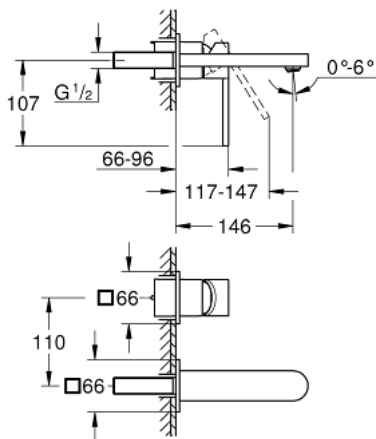

29 303 003 **GROHE PLUS 2-HOLE BASIN MIXER**  
**M-SIZE**

**PRODUCT DESCRIPTION**

- Colour: chrome
- wall mounted
- for use with rough-in set 23 200
- without concealed body
- metal rosette
- metal lever
- GROHE LongLife finish
- GROHE EcoJoy - less water, perfect flow
- maximum flow rate (at 3 bar): 5 l/min
- SpeedClean mousseur
- GROHE AquaGuide adjustable mousseur
- centre distance 110 mm
- projection 147 mm
- minimum pressure 1.0 bar

29 303 003 **GROHE PLUS 2-HOLE BASIN MIXER**  
**M-SIZE**

**SPARE PARTS**

1: Mousseur (Spare part-nr. 48449000)

2: Extension (Spare part-nr. 46627000)\*

3: Extension (Spare part-nr. 46943000)\*

\* Optional accessories