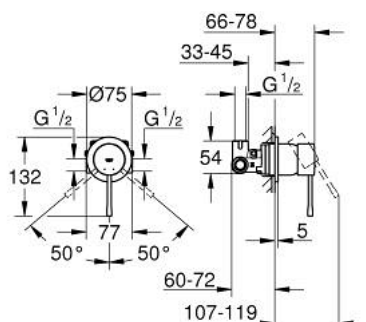

29 197 000 **ESSENCE SINGLE-LEVER SHOWER MIXER 1/2"**

**PRODUCT DESCRIPTION**

- Colour: chrome
- metal lever
- concealed installation with 37048000
- consisting of:
- set for final installation
- concealed body
- GROHE SilkMove 46 mm ceramic cartridge
- GROHE LongLife finish
- adjustable flow rate limiter
- escutcheon- and shaft-sealings
- optional temperature limiter

29 197 000 **ESSENCE SINGLE-LEVER SHOWER MIXER 1/2"**

**SPARE PARTS**

- 1: Lever (Spare part-nr. 46915000)
- 2: Cartridge (Spare part-nr. 46048000)
- 3: Cap (Spare part-nr. 46243000)
- 4: Temperature limiter (Spare part-nr. 46375000)\*