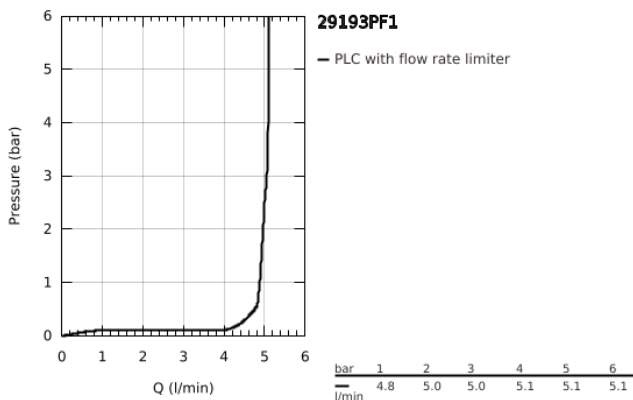

29 193 PF1 ESSENCE 2-HOLE BASIN MIXER L-SIZE

PRODUCT DESCRIPTION

- Colour: crafted chrome
- wall mounted
- trim set for use with rough-in set 23 571 000 / 32 635 000
- without concealed body
- metal rosette
- crafted metal lever
- GROHE LongLife finish
- GROHE EcoJoy - less water, perfect flow
- maximum flow rate (at 3 bar): 5 l/min
- GROHE AquaGuide adjustable mousseur
- centre distance 110 mm
- projection 230 mm
- professional edition

29 193 PF1 ESSENCE 2-HOLE BASIN MIXER L-SIZE

SPARE PARTS

- 1: Lever (Spare part-nr. 46916PF0)
- 2: Outlet (Spare part-nr. 48639000)
- 2.1: Mousseur (Spare part-nr. 48480000)
- 2.2: Screw (Spare part-nr. 43094000)
- 3: Extension (Spare part-nr. 46943000)*
- * Optional accessories