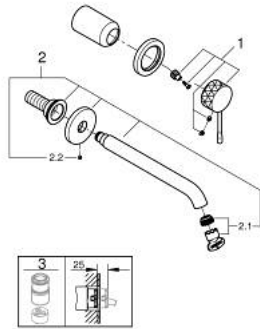

29 193 PF1 ESSENCE 2-HOLE BASIN MIXER L-SIZE

PRODUCT DESCRIPTION

- Colour: crafted chrome
- wall mounted
- trim set for use with rough-in set 23 571 000 / 32 635 000
- without concealed body
- metal rosette
- crafted metal lever
- GROHE LongLife finish
- GROHE EcoJoy - less water, perfect flow
- maximum flow rate (at 3 bar): 5 l/min
- GROHE AquaGuide adjustable mousseur
- centre distance 110 mm
- projection 230 mm
- professional edition

29 193 PF1 ESSENCE 2-HOLE BASIN MIXER L-SIZE

SPARE PARTS

- 1: Lever (Spare part-nr. 46916PF0)
- 2: Outlet (Spare part-nr. 48639000)
- 2.1: Mousseur (Spare part-nr. 48480000)
- 2.2: Screw (Spare part-nr. 43094000)
- 3: Extension (Spare part-nr. 46943000)*
- * Optional accessories