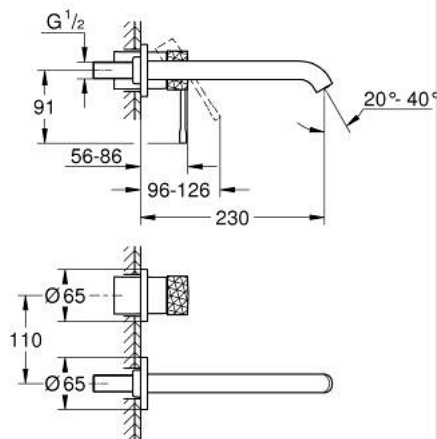

29 193 PF1 ESSENCE 2-HOLE BASIN MIXER L-SIZE

PRODUCT DESCRIPTION

- Colour: crafted chrome
- wall mounted
- trim set for use with rough-in set 23 571 000 / 32 635 000
- without concealed body
- metal rosette
- crafted metal lever
- GROHE LongLife finish
- GROHE EcoJoy - less water, perfect flow
- maximum flow rate (at 3 bar): 5 l/min
- GROHE AquaGuide adjustable mousseur
- centre distance 110 mm
- projection 230 mm
- professional edition

29 193 PF1 ESSENCE 2-HOLE BASIN MIXER L-SIZE

SPARE PARTS

- 1: Lever (Spare part-nr. 46916PF0)
- 2: Outlet (Spare part-nr. 48639000)
- 2.1: Mousseur (Spare part-nr. 48480000)
- 2.2: Screw (Spare part-nr. 43094000)
- 3: Extension (Spare part-nr. 46943000)*
- * Optional accessories