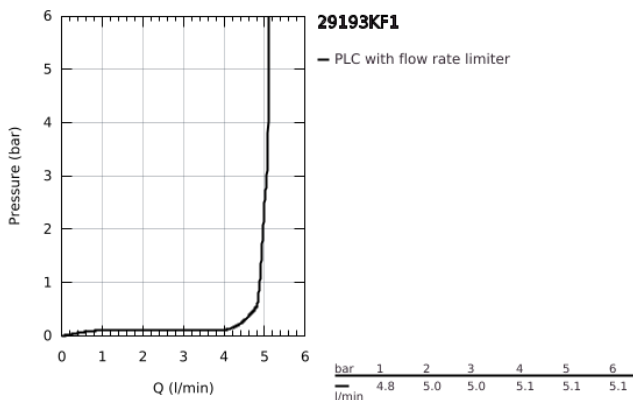

29 193 KF1 ESSENCE 2-HOLE BASIN MIXER L-SIZE

PRODUCT DESCRIPTION

- Colour: phantom black
- wall mounted
- trim set for use with rough-in set 23 571 000 / 32 635 000
- without concealed body
- metal rosette
- metal lever
- GROHE EcoJoy - less water, perfect flow
- maximum flow rate (at 3 bar): 5 l/min
- GROHE AquaGuide adjustable mousseur
- centre distance 110 mm
- projection 230 mm
- professional edition

29 193 KF1 ESSENCE 2-HOLE BASIN MIXER L-SIZE

SPARE PARTS

- 1: Lever (Spare part-nr. 46916KF0)
- 2: Outlet (Spare part-nr. 48639KF0)
- 2.1: Mousseur (Spare part-nr. 48480000)
- 2.2: Screw (Spare part-nr. 43094000)
- 3: Extension (Spare part-nr. 46943000)*
- * Optional accessories