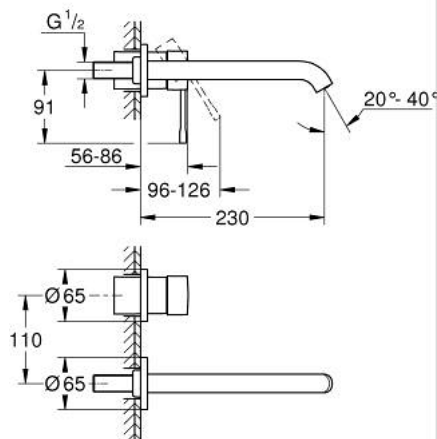

29 193 KF1 ESSENCE 2-HOLE BASIN MIXER L-SIZE

PRODUCT DESCRIPTION

- Colour: phantom black
- wall mounted
- trim set for use with rough-in set 23 571 000 / 32 635 000
- without concealed body
- metal rosette
- metal lever
- GROHE EcoJoy - less water, perfect flow
- maximum flow rate (at 3 bar): 5 l/min
- GROHE AquaGuide adjustable mousseur
- centre distance 110 mm
- projection 230 mm
- professional edition

29 193 KF1 ESSENCE 2-HOLE BASIN MIXER L-SIZE

SPARE PARTS

- 1: Lever (Spare part-nr. 46916KF0)
- 2: Outlet (Spare part-nr. 48639KF0)
- 2.1: Mousseur (Spare part-nr. 48480000)
- 2.2: Screw (Spare part-nr. 43094000)
- 3: Extension (Spare part-nr. 46943000)*
- * Optional accessories