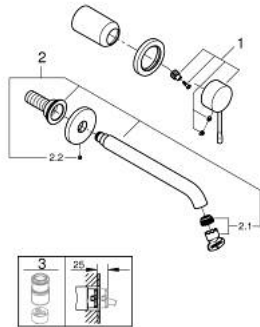

## 29 193 GN1 ESSENCE 2-HOLE BASIN MIXER L-SIZE

### PRODUCT DESCRIPTION

- Colour: brushed cool sunrise
- wall mounted
- trim set for use with rough-in set 23 571 000 / 32 635 000
- without concealed body
- metal rosette
- metal lever
- GROHE LongLife finish
- GROHE EcoJoy - less water, perfect flow
- maximum flow rate (at 3 bar): 5 l/min
- GROHE AquaGuide adjustable mousseur
- centre distance 110 mm
- projection 230 mm
- professional edition

### SPARE PARTS

- 1: Lever (Spare part-nr. 46916GN0)
- 2: Outlet (Spare part-nr. 48639GN0)
- 2.1: Mousseur (Spare part-nr. 48480000)
- 2.2: Screw (Spare part-nr. 43094000)
- 3: Extension (Spare part-nr. 46943000)\*
- \* Optional accessories