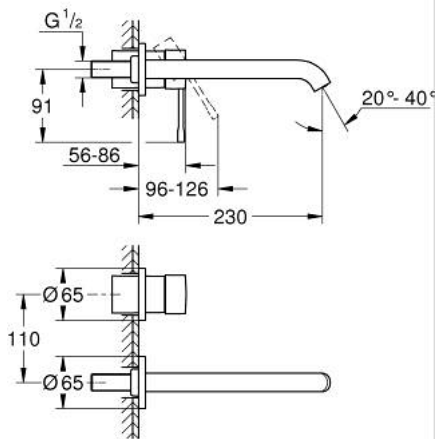

## 29 193 GN1 ESSENCE 2-HOLE BASIN MIXER L-SIZE

### PRODUCT DESCRIPTION

- Colour: brushed cool sunrise
- wall mounted
- trim set for use with rough-in set 23 571 000 / 32 635 000
- without concealed body
- metal rosette
- metal lever
- GROHE LongLife finish
- GROHE EcoJoy - less water, perfect flow
- maximum flow rate (at 3 bar): 5 l/min
- GROHE AquaGuide adjustable mousseur
- centre distance 110 mm
- projection 230 mm
- professional edition

### SPARE PARTS

- 1: Lever (Spare part-nr. 46916GN0)
- 2: Outlet (Spare part-nr. 48639GN0)
- 2.1: Mousseur (Spare part-nr. 48480000)
- 2.2: Screw (Spare part-nr. 43094000)
- 3: Extension (Spare part-nr. 46943000)\*
- \* Optional accessories