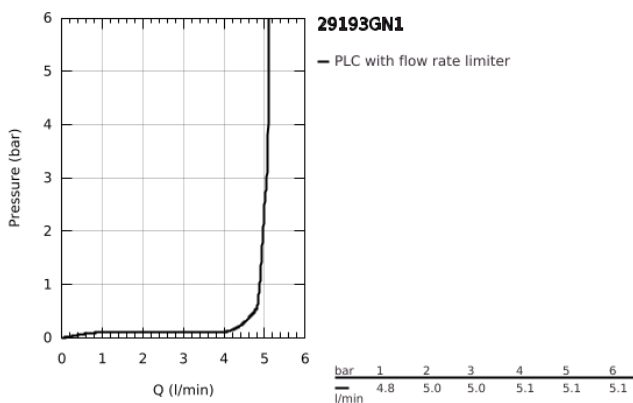

## 29 193 GN1 ESSENCE 2-HOLE BASIN MIXER L-SIZE

### PRODUCT DESCRIPTION

- Colour: brushed cool sunrise
- wall mounted
- trim set for use with rough-in set 23 571 000 / 32 635 000
- without concealed body
- metal rosette
- metal lever
- GROHE LongLife finish
- GROHE EcoJoy - less water, perfect flow
- maximum flow rate (at 3 bar): 5 l/min
- GROHE AquaGuide adjustable mousseur
- centre distance 110 mm
- projection 230 mm
- professional edition