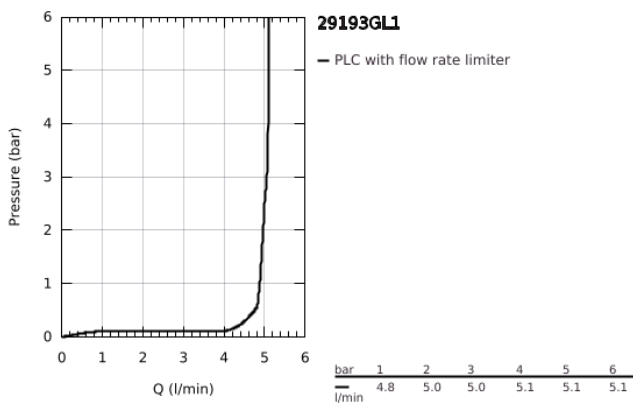

29 193 GL1 ESSENCE 2-HOLE BASIN MIXER L-SIZE

PRODUCT DESCRIPTION

- Colour: cool sunrise
- wall mounted
- trim set for use with rough-in set 23 571 000 / 32 635 000
- without concealed body
- metal rosette
- metal lever
- GROHE LongLife finish
- GROHE EcoJoy - less water, perfect flow
- maximum flow rate (at 3 bar): 5 l/min
- GROHE AquaGuide adjustable mousseur
- centre distance 110 mm
- projection 230 mm
- professional edition

29 193 GL1 ESSENCE 2-HOLE BASIN MIXER L-SIZE

SPARE PARTS

- 1: Lever (Spare part-nr. 46916GL0)
 - 2: Outlet (Spare part-nr. 48639GL0)
 - 2.1: Mousseur (Spare part-nr. 48480000)
 - 2.2: Screw (Spare part-nr. 43094000)
 - 3: Extension (Spare part-nr. 46943000)*
- * Optional accessories