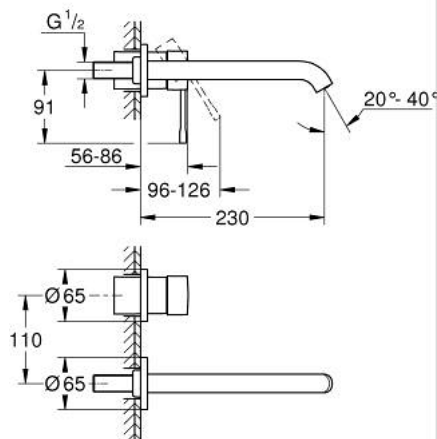

29 193 GL1 ESSENCE 2-HOLE BASIN MIXER L-SIZE

PRODUCT DESCRIPTION

- Colour: cool sunrise
- wall mounted
- trim set for use with rough-in set 23 571 000 / 32 635 000
- without concealed body
- metal rosette
- metal lever
- GROHE LongLife finish
- GROHE EcoJoy - less water, perfect flow
- maximum flow rate (at 3 bar): 5 l/min
- GROHE AquaGuide adjustable mousseur
- centre distance 110 mm
- projection 230 mm
- professional edition

29 193 GL1 ESSENCE 2-HOLE BASIN MIXER L-SIZE

SPARE PARTS

- 1: Lever (Spare part-nr. 46916GL0)
 - 2: Outlet (Spare part-nr. 48639GL0)
 - 2.1: Mousseur (Spare part-nr. 48480000)
 - 2.2: Screw (Spare part-nr. 43094000)
 - 3: Extension (Spare part-nr. 46943000)*
- * Optional accessories