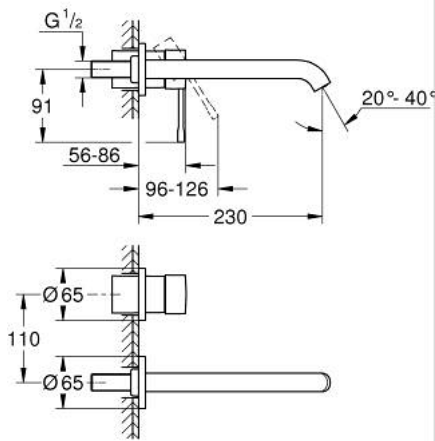

## 29 193 DL1 ESSENCE 2-HOLE BASIN MIXER L-SIZE

### PRODUCT DESCRIPTION

- Colour: brushed warm sunset
- wall mounted
- trim set for use with rough-in set 23 571 000 / 32 635 000
- without concealed body
- metal rosette
- metal lever
- GROHE LongLife finish
- GROHE EcoJoy - less water, perfect flow
- maximum flow rate (at 3 bar): 5 l/min
- GROHE AquaGuide adjustable mousseur
- centre distance 110 mm
- projection 230 mm
- professional edition

### SPARE PARTS

- 1: Lever (Spare part-nr. 46916DL0)
  - 2: Outlet (Spare part-nr. 48639DL0)
  - 2.1: Mousseur (Spare part-nr. 48480000)
  - 2.2: Screw (Spare part-nr. 43094000)
  - 3: Extension (Spare part-nr. 46943000)\*
- \* Optional accessories