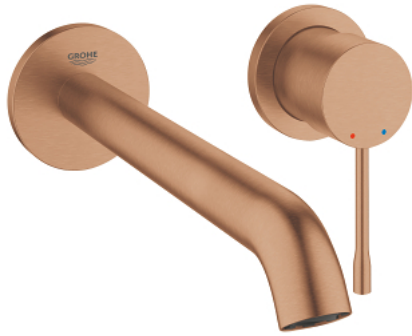

## 29 193 DL1 ESSENCE 2-HOLE BASIN MIXER L-SIZE

### PRODUCT DESCRIPTION

- Colour: brushed warm sunset
- wall mounted
- trim set for use with rough-in set 23 571 000 / 32 635 000
- without concealed body
- metal rosette
- metal lever
- GROHE LongLife finish
- GROHE EcoJoy - less water, perfect flow
- maximum flow rate (at 3 bar): 5 l/min
- GROHE AquaGuide adjustable mousseur
- centre distance 110 mm
- projection 230 mm
- professional edition