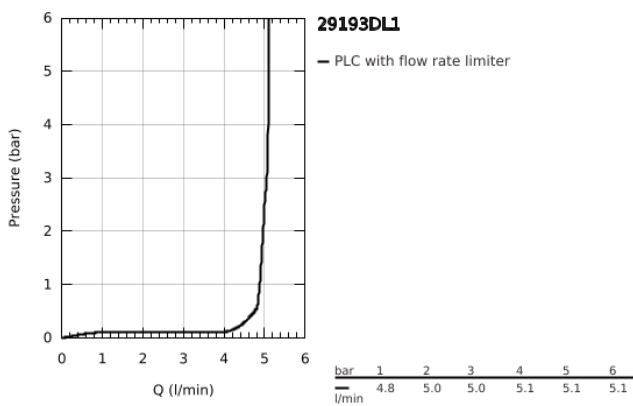

## 29 193 DL1 ESSENCE 2-HOLE BASIN MIXER L-SIZE

### PRODUCT DESCRIPTION

- Colour: brushed warm sunset
- wall mounted
- trim set for use with rough-in set 23 571 000 / 32 635 000
- without concealed body
- metal rosette
- metal lever
- GROHE LongLife finish
- GROHE EcoJoy - less water, perfect flow
- maximum flow rate (at 3 bar): 5 l/min
- GROHE AquaGuide adjustable mousseur
- centre distance 110 mm
- projection 230 mm
- professional edition