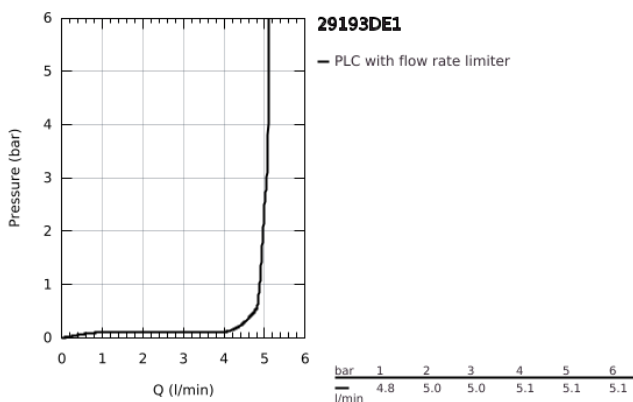

29 193 DE1 ESSENCE 2-HOLE BASIN MIXER L-SIZE

PRODUCT DESCRIPTION

- Colour: brushed crafted warm sunset
- wall mounted
- trim set for use with rough-in set 23 571 000 / 32 635 000
- without concealed body
- metal rosette
- crafted metal lever
- GROHE LongLife finish
- GROHE EcoJoy - less water, perfect flow
- maximum flow rate (at 3 bar): 5 l/min
- GROHE AquaGuide adjustable mousseur
- centre distance 110 mm
- projection 230 mm
- professional edition

29 193 DE1 ESSENCE 2-HOLE BASIN MIXER L-SIZE

SPARE PARTS

- 1: Lever (Spare part-nr. 46916DE0)
- 2: Outlet (Spare part-nr. 48639DL0)
- 2.1: Mousseur (Spare part-nr. 48480000)
- 2.2: Screw (Spare part-nr. 43094000)
- 3: Extension (Spare part-nr. 46943000)*
- * Optional accessories