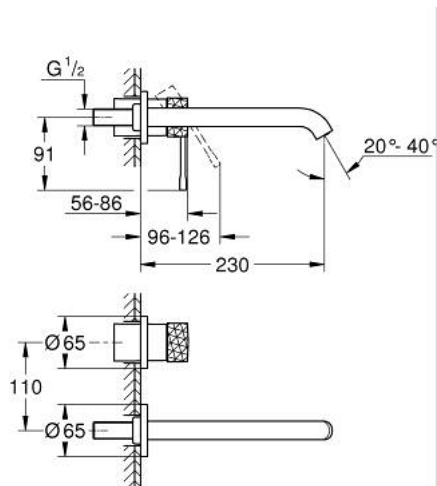

29 193 DE1 ESSENCE 2-HOLE BASIN MIXER L-SIZE

PRODUCT DESCRIPTION

- Colour: brushed crafted warm sunset
- wall mounted
- trim set for use with rough-in set 23 571 000 / 32 635 000
- without concealed body
- metal rosette
- crafted metal lever
- GROHE LongLife finish
- GROHE EcoJoy - less water, perfect flow
- maximum flow rate (at 3 bar): 5 l/min
- GROHE AquaGuide adjustable mousseur
- centre distance 110 mm
- projection 230 mm
- professional edition

29 193 DE1 ESSENCE 2-HOLE BASIN MIXER L-SIZE

SPARE PARTS

- 1: Lever (Spare part-nr. 46916DE0)
- 2: Outlet (Spare part-nr. 48639DL0)
- 2.1: Mousseur (Spare part-nr. 48480000)
- 2.2: Screw (Spare part-nr. 43094000)
- 3: Extension (Spare part-nr. 46943000)*
- * Optional accessories