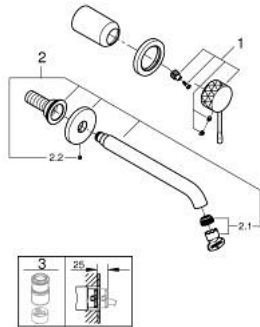

29 193 DE1 ESSENCE 2-HOLE BASIN MIXER L-SIZE

PRODUCT DESCRIPTION

- Colour: brushed crafted warm sunset
- wall mounted
- trim set for use with rough-in set 23 571 000 / 32 635 000
- without concealed body
- metal rosette
- crafted metal lever
- GROHE LongLife finish
- GROHE EcoJoy - less water, perfect flow
- maximum flow rate (at 3 bar): 5 l/min
- GROHE AquaGuide adjustable mousseur
- centre distance 110 mm
- projection 230 mm
- professional edition

29 193 DE1 ESSENCE 2-HOLE BASIN MIXER L-SIZE

SPARE PARTS

- 1: Lever (Spare part-nr. 46916DE0)
- 2: Outlet (Spare part-nr. 48639DL0)
- 2.1: Mousseur (Spare part-nr. 48480000)
- 2.2: Screw (Spare part-nr. 43094000)
- 3: Extension (Spare part-nr. 46943000)*
- * Optional accessories