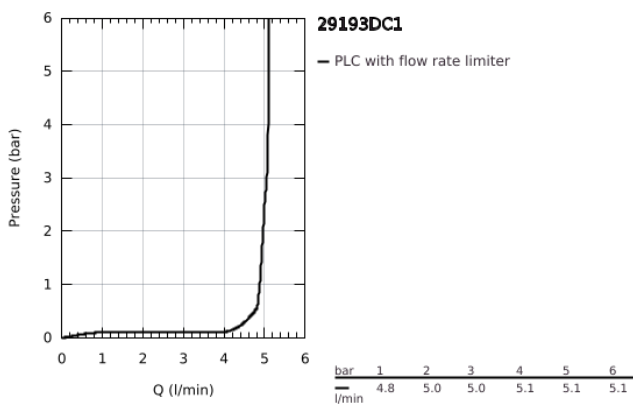

29 193 DC1 ESSENCE 2-HOLE BASIN MIXER L-SIZE

PRODUCT DESCRIPTION

- Colour: supersteel
- wall mounted
- trim set for use with rough-in set 23 571 000 / 32 635 000
- without concealed body
- metal rosette
- metal lever
- GROHE LongLife finish
- GROHE EcoJoy - less water, perfect flow
- maximum flow rate (at 3 bar): 5 l/min
- GROHE AquaGuide adjustable mousseur
- centre distance 110 mm
- projection 230 mm
- professional edition

29 193 DC1 ESSENCE 2-HOLE BASIN MIXER L-SIZE

SPARE PARTS

- 1: Lever (Spare part-nr. 46916DC0)
- 2: Outlet (Spare part-nr. 48639DC0)
- 2.1: Mousseur (Spare part-nr. 48480000)
- 2.2: Screw (Spare part-nr. 43094000)
- 3: Extension (Spare part-nr. 46943000)*
- * Optional accessories