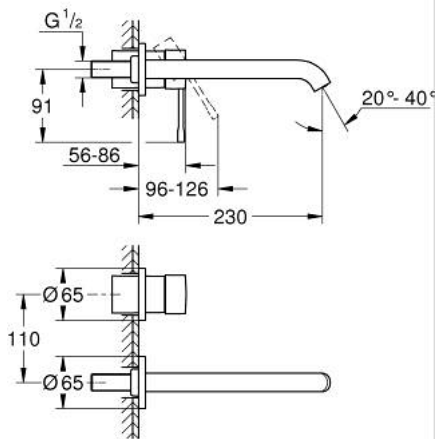

29 193 DC1 ESSENCE 2-HOLE BASIN MIXER L-SIZE

PRODUCT DESCRIPTION

- Colour: supersteel
- wall mounted
- trim set for use with rough-in set 23 571 000 / 32 635 000
- without concealed body
- metal rosette
- metal lever
- GROHE LongLife finish
- GROHE EcoJoy - less water, perfect flow
- maximum flow rate (at 3 bar): 5 l/min
- GROHE AquaGuide adjustable mousseur
- centre distance 110 mm
- projection 230 mm
- professional edition

29 193 DC1 ESSENCE 2-HOLE BASIN MIXER L-SIZE

SPARE PARTS

- 1: Lever (Spare part-nr. 46916DC0)
- 2: Outlet (Spare part-nr. 48639DC0)
- 2.1: Mousseur (Spare part-nr. 48480000)
- 2.2: Screw (Spare part-nr. 43094000)
- 3: Extension (Spare part-nr. 46943000)*
- * Optional accessories