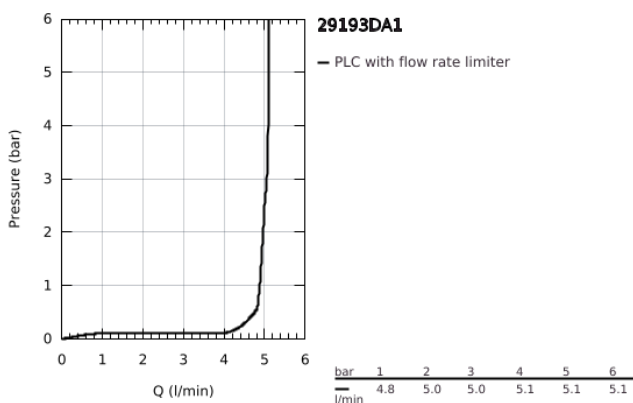

29 193 DA1 ESSENCE 2-HOLE BASIN MIXER L-SIZE

PRODUCT DESCRIPTION

- Colour: warm sunset
- wall mounted
- trim set for use with rough-in set 23 571 000 / 32 635 000
- without concealed body
- metal rosette
- metal lever
- GROHE LongLife finish
- GROHE EcoJoy - less water, perfect flow
- maximum flow rate (at 3 bar): 5 l/min
- GROHE AquaGuide adjustable mousseur
- centre distance 110 mm
- projection 230 mm
- professional edition

29 193 DA1 ESSENCE 2-HOLE BASIN MIXER L-SIZE

SPARE PARTS

- 1: Lever (Spare part-nr. 46916DA0)
- 2: Outlet (Spare part-nr. 48639DA0)
- 2.1: Mousseur (Spare part-nr. 48480000)
- 2.2: Screw (Spare part-nr. 43094000)
- 3: Extension (Spare part-nr. 46943000)*
- * Optional accessories