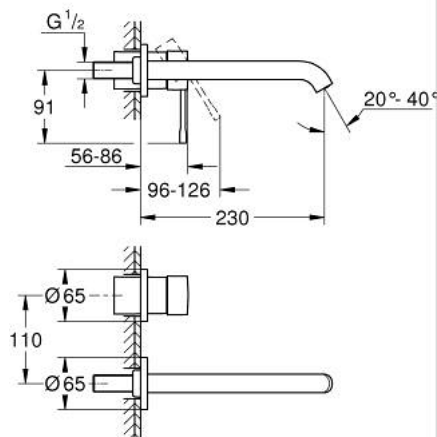

29 193 DA1 ESSENCE 2-HOLE BASIN MIXER L-SIZE

PRODUCT DESCRIPTION

- Colour: warm sunset
- wall mounted
- trim set for use with rough-in set 23 571 000 / 32 635 000
- without concealed body
- metal rosette
- metal lever
- GROHE LongLife finish
- GROHE EcoJoy - less water, perfect flow
- maximum flow rate (at 3 bar): 5 l/min
- GROHE AquaGuide adjustable mousseur
- centre distance 110 mm
- projection 230 mm
- professional edition

29 193 DA1 ESSENCE 2-HOLE BASIN MIXER L-SIZE

SPARE PARTS

- 1: Lever (Spare part-nr. 46916DA0)
- 2: Outlet (Spare part-nr. 48639DA0)
- 2.1: Mousseur (Spare part-nr. 48480000)
- 2.2: Screw (Spare part-nr. 43094000)
- 3: Extension (Spare part-nr. 46943000)*
- * Optional accessories