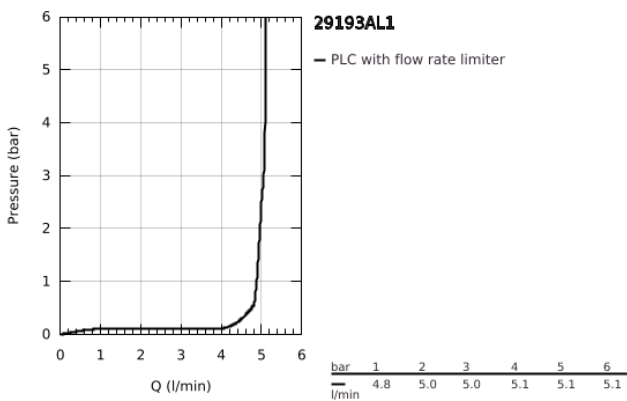

29 193 AL1 ESSENCE 2-HOLE BASIN MIXER L-SIZE

PRODUCT DESCRIPTION

- Colour: brushed hard graphite
- wall mounted
- trim set for use with rough-in set 23 571 000 / 32 635 000
- without concealed body
- metal rosette
- metal lever
- GROHE LongLife finish
- GROHE EcoJoy - less water, perfect flow
- maximum flow rate (at 3 bar): 5 l/min
- GROHE AquaGuide adjustable mousseur
- centre distance 110 mm
- projection 230 mm
- professional edition

29 193 AL1 ESSENCE 2-HOLE BASIN MIXER L-SIZE

SPARE PARTS

- 1: Lever (Spare part-nr. 46916AL0)
- 2: Outlet (Spare part-nr. 48639AL0)
- 2.1: Mousseur (Spare part-nr. 48480000)
- 2.2: Screw (Spare part-nr. 43094000)
- 3: Extension (Spare part-nr. 46943000)*
- * Optional accessories