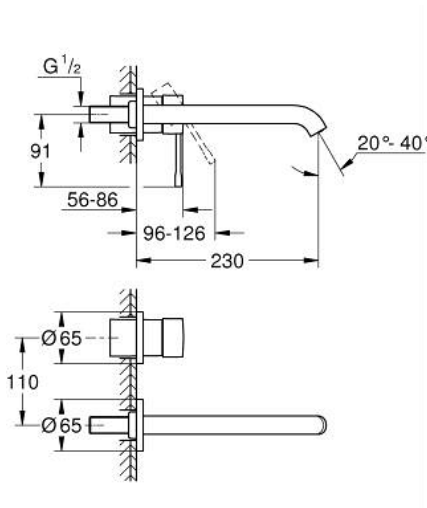

29 193 AL1 ESSENCE 2-HOLE BASIN MIXER L-SIZE

PRODUCT DESCRIPTION

- Colour: brushed hard graphite
- wall mounted
- trim set for use with rough-in set 23 571 000 / 32 635 000
- without concealed body
- metal rosette
- metal lever
- GROHE LongLife finish
- GROHE EcoJoy - less water, perfect flow
- maximum flow rate (at 3 bar): 5 l/min
- GROHE AquaGuide adjustable mousseur
- centre distance 110 mm
- projection 230 mm
- professional edition

29 193 AL1 ESSENCE 2-HOLE BASIN MIXER L-SIZE

SPARE PARTS

- 1: Lever (Spare part-nr. 46916AL0)
- 2: Outlet (Spare part-nr. 48639AL0)
- 2.1: Mousseur (Spare part-nr. 48480000)
- 2.2: Screw (Spare part-nr. 43094000)
- 3: Extension (Spare part-nr. 46943000)*
- * Optional accessories