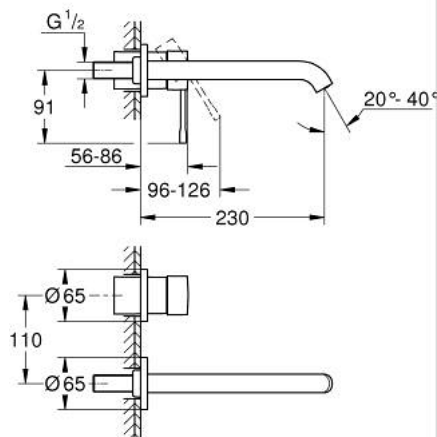

29 193 A01 ESSENCE 2-HOLE BASIN MIXER L-SIZE

PRODUCT DESCRIPTION

- Colour: hard graphite
- wall mounted
- trim set for use with rough-in set 23 571 000 / 32 635 000
- without concealed body
- metal rosette
- metal lever
- GROHE LongLife finish
- GROHE EcoJoy - less water, perfect flow
- maximum flow rate (at 3 bar): 5 l/min
- GROHE AquaGuide adjustable mousseur
- centre distance 110 mm
- projection 230 mm
- professional edition

29 193 A01 ESSENCE 2-HOLE BASIN MIXER L-SIZE

SPARE PARTS

- 1: Lever (Spare part-nr. 46916A00)
- 2: Outlet (Spare part-nr. 48639A00)
- 2.1: Mousseur (Spare part-nr. 48480000)
- 2.2: Screw (Spare part-nr. 43094000)
- 3: Extension (Spare part-nr. 46943000)*
- * Optional accessories