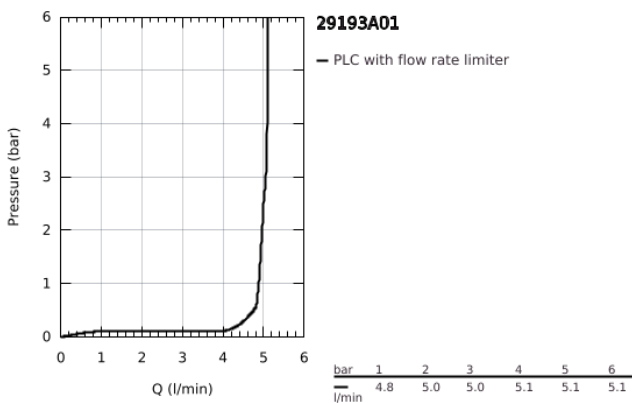

29 193 A01 ESSENCE 2-HOLE BASIN MIXER L-SIZE

PRODUCT DESCRIPTION

- Colour: hard graphite
- wall mounted
- trim set for use with rough-in set 23 571 000 / 32 635 000
- without concealed body
- metal rosette
- metal lever
- GROHE LongLife finish
- GROHE EcoJoy - less water, perfect flow
- maximum flow rate (at 3 bar): 5 l/min
- GROHE AquaGuide adjustable mousseur
- centre distance 110 mm
- projection 230 mm
- professional edition

29 193 A01 **ESSENCE 2-HOLE BASIN MIXER**
L-SIZE

SPARE PARTS

- 1: Lever (Spare part-nr. 46916A00)
- 2: Outlet (Spare part-nr. 48639A00)
- 2.1: Mousseur (Spare part-nr. 48480000)
- 2.2: Screw (Spare part-nr. 43094000)
- 3: Extension (Spare part-nr. 46943000)*
- * Optional accessories