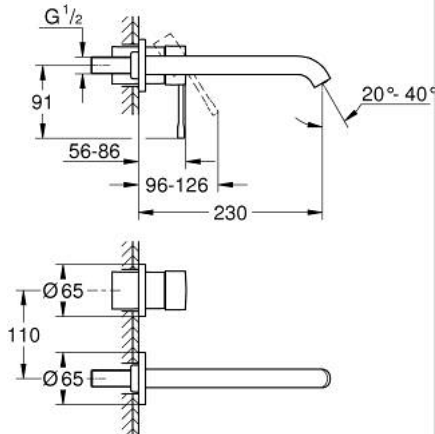

29 193 A01 ESSENCE 2-HOLE BASIN MIXER L-SIZE

PRODUCT DESCRIPTION

- Colour: hard graphite
- wall mounted
- trim set for use with rough-in set 23 571 000 / 32 635 000
- without concealed body
- metal rosette
- metal lever
- GROHE LongLife finish
- GROHE EcoJoy - less water, perfect flow
- maximum flow rate (at 3 bar): 5 l/min
- GROHE AquaGuide adjustable mousseur
- centre distance 110 mm
- projection 230 mm
- professional edition

29 193 A01 **ESSENCE 2-HOLE BASIN MIXER**
L-SIZE

SPARE PARTS

- 1: Lever (Spare part-nr. 46916A00)
- 2: Outlet (Spare part-nr. 48639A00)
- 2.1: Mousseur (Spare part-nr. 48480000)
- 2.2: Screw (Spare part-nr. 43094000)
- 3: Extension (Spare part-nr. 46943000)*
- * Optional accessories