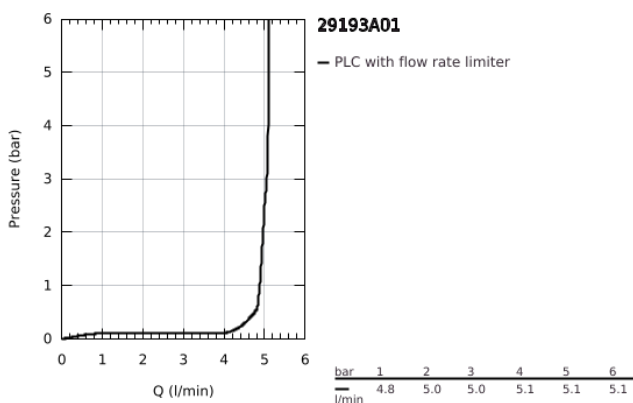

29 193 A01 ESSENCE 2-HOLE BASIN MIXER L-SIZE

PRODUCT DESCRIPTION

- Colour: hard graphite
- wall mounted
- trim set for use with rough-in set 23 571 000 / 32 635 000
- without concealed body
- metal rosette
- metal lever
- GROHE LongLife finish
- GROHE EcoJoy - less water, perfect flow
- maximum flow rate (at 3 bar): 5 l/min
- GROHE AquaGuide adjustable mousseur
- centre distance 110 mm
- projection 230 mm
- professional edition

29 193 A01 ESSENCE 2-HOLE BASIN MIXER L-SIZE

SPARE PARTS

- 1: Lever (Spare part-nr. 46916A00)
- 2: Outlet (Spare part-nr. 48639A00)
- 2.1: Mousseur (Spare part-nr. 48480000)
- 2.2: Screw (Spare part-nr. 43094000)
- 3: Extension (Spare part-nr. 46943000)*
- * Optional accessories