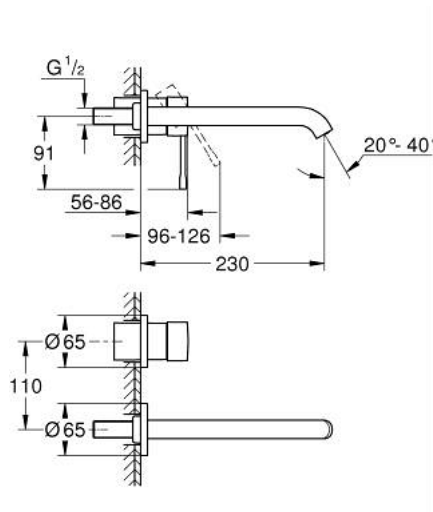

29 193 001 **ESSENCE 2-HOLE BASIN MIXER**
L-SIZE

PRODUCT DESCRIPTION

- Colour: chrome
- wall mounted
- trim set for use with rough-in set 23 571 000 / 32 635 000
- without concealed body
- metal rosette
- metal lever
- GROHE LongLife finish
- GROHE EcoJoy - less water, perfect flow
- maximum flow rate (at 3 bar): 5 l/min
- GROHE AquaGuide adjustable mousseur
- centre distance 110 mm
- projection 230 mm
- professional edition

29 193 001 **ESSENCE 2-HOLE BASIN MIXER**
L-SIZE

SPARE PARTS

- 1: Lever (Spare part-nr. 46916000)
- 2: Outlet (Spare part-nr. 48639000)
- 2.1: Mousseur (Spare part-nr. 48480000)
- 2.2: Screw (Spare part-nr. 43094000)
- 3: Extension (Spare part-nr. 46943000)*
- * Optional accessories