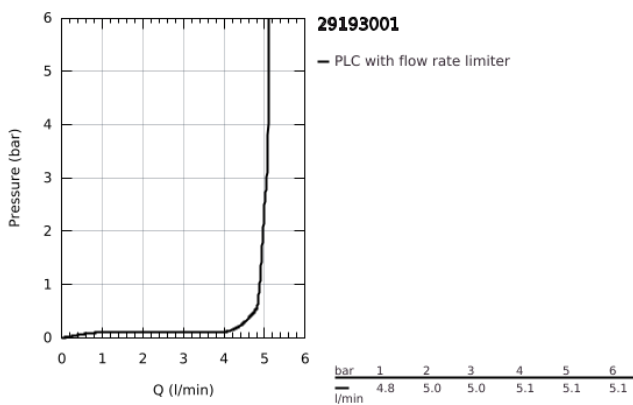

29 193 001 **ESSENCE 2-HOLE BASIN MIXER**
L-SIZE

PRODUCT DESCRIPTION

- Colour: chrome
- wall mounted
- trim set for use with rough-in set 23 571 000 / 32 635 000
- without concealed body
- metal rosette
- metal lever
- GROHE LongLife finish
- GROHE EcoJoy - less water, perfect flow
- maximum flow rate (at 3 bar): 5 l/min
- GROHE AquaGuide adjustable mousseur
- centre distance 110 mm
- projection 230 mm
- professional edition

29 193 001 **ESSENCE 2-HOLE BASIN MIXER**
L-SIZE

SPARE PARTS

- 1: Lever (Spare part-nr. 46916000)
- 2: Outlet (Spare part-nr. 48639000)
- 2.1: Mousseur (Spare part-nr. 48480000)
- 2.2: Screw (Spare part-nr. 43094000)
- 3: Extension (Spare part-nr. 46943000)*
- * Optional accessories