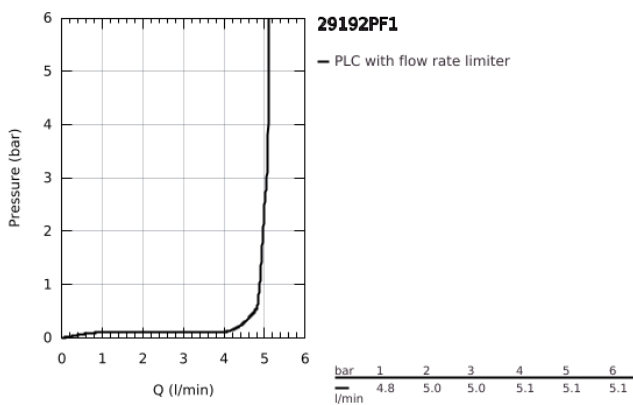

## 29 192 PF1 ESSENCE 2-HOLE BASIN MIXER M-SIZE

### PRODUCT DESCRIPTION

- Colour: crafted chrome
- wall mounted
- trim set for use with rough-in set 23 571 000 / 32 635 000
- without concealed body
- metal rosette
- crafted metal lever
- GROHE LongLife finish
- GROHE EcoJoy - less water, perfect flow
- maximum flow rate (at 3 bar): 5 l/min
- GROHE AquaGuide adjustable mousseur
- centre distance 110 mm
- projection 183 mm
- Showroom+ exclusive