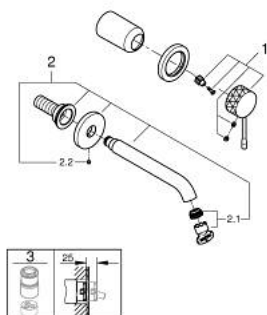

## 29 192 PF1 ESSENCE 2-HOLE BASIN MIXER M-SIZE

### PRODUCT DESCRIPTION

- Colour: crafted chrome
- wall mounted
- trim set for use with rough-in set 23 571 000 / 32 635 000
- without concealed body
- metal rosette
- crafted metal lever
- GROHE LongLife finish
- GROHE EcoJoy - less water, perfect flow
- maximum flow rate (at 3 bar): 5 l/min
- GROHE AquaGuide adjustable mousseur
- centre distance 110 mm
- projection 183 mm
- Showroom+ exclusive

### SPARE PARTS

- 1: Lever (Spare part-nr. 46916PF0)
- 2: Outlet (Spare part-nr. 48638000)
- 2.1: Mousseur (Spare part-nr. 48480000)
- 2.2: Screw (Spare part-nr. 43094000)
- 3: Extension (Spare part-nr. 46943000)\*
- \* Optional accessories