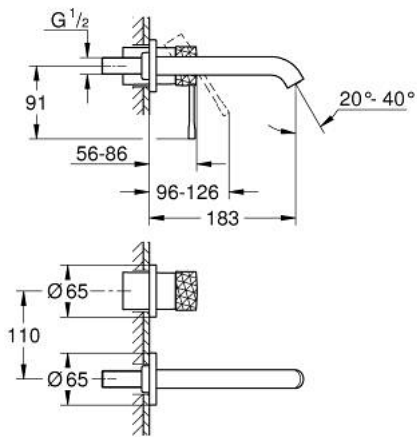

## 29 192 PF1 ESSENCE 2-HOLE BASIN MIXER M-SIZE

### PRODUCT DESCRIPTION

- Colour: crafted chrome
- wall mounted
- trim set for use with rough-in set 23 571 000 / 32 635 000
- without concealed body
- metal rosette
- crafted metal lever
- GROHE LongLife finish
- GROHE EcoJoy - less water, perfect flow
- maximum flow rate (at 3 bar): 5 l/min
- GROHE AquaGuide adjustable mousseur
- centre distance 110 mm
- projection 183 mm
- Showroom+ exclusive

### SPARE PARTS

- 1: Lever (Spare part-nr. 46916PF0)
- 2: Outlet (Spare part-nr. 48638000)
- 2.1: Mousseur (Spare part-nr. 48480000)
- 2.2: Screw (Spare part-nr. 43094000)
- 3: Extension (Spare part-nr. 46943000)\*
- \* Optional accessories