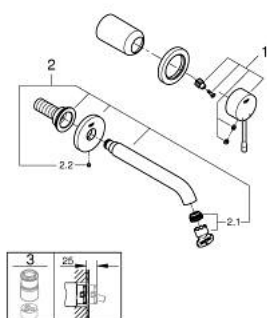

29 192 KF1 ESSENCE 2-HOLE BASIN MIXER M-SIZE

PRODUCT DESCRIPTION

- Colour: phantom black
- wall mounted
- trim set for use with rough-in set 23 571 000 / 32 635 000
- without concealed body
- metal rosette
- metal lever
- GROHE EcoJoy - less water, perfect flow
- maximum flow rate (at 3 bar): 5 l/min
- GROHE AquaGuide adjustable mousseur
- centre distance 110 mm
- projection 183 mm
- minimum pressure 1.0 bar
- professional edition

29 192 KF1 ESSENCE 2-HOLE BASIN MIXER M-SIZE

SPARE PARTS

- 1: Lever (Spare part-nr. 46916KF0)
- 2: Outlet (Spare part-nr. 48638KF0)
- 2.1: Mousseur (Spare part-nr. 48480000)
- 2.2: Screw (Spare part-nr. 43094000)
- 3: Extension (Spare part-nr. 46943000)*
- * Optional accessories