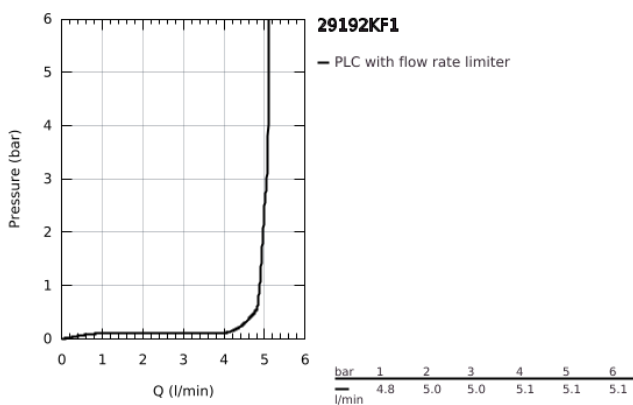

29 192 KF1 ESSENCE 2-HOLE BASIN MIXER M-SIZE

PRODUCT DESCRIPTION

- Colour: phantom black
- wall mounted
- trim set for use with rough-in set 23 571 000 / 32 635 000
- without concealed body
- metal rosette
- metal lever
- GROHE EcoJoy - less water, perfect flow
- maximum flow rate (at 3 bar): 5 l/min
- GROHE AquaGuide adjustable mousseur
- centre distance 110 mm
- projection 183 mm
- minimum pressure 1.0 bar
- professional edition

29 192 KF1 ESSENCE 2-HOLE BASIN MIXER M-SIZE

SPARE PARTS

- 1: Lever (Spare part-nr. 46916KF0)
- 2: Outlet (Spare part-nr. 48638KF0)
- 2.1: Mousseur (Spare part-nr. 48480000)
- 2.2: Screw (Spare part-nr. 43094000)
- 3: Extension (Spare part-nr. 46943000)*
- * Optional accessories