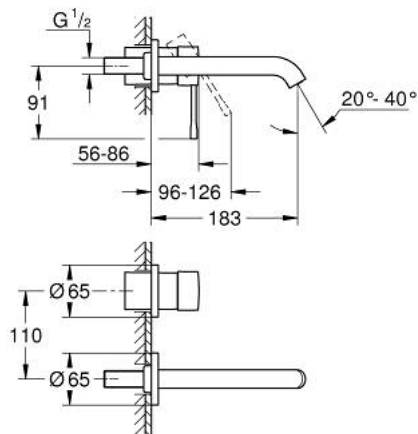

29 192 KF1 ESSENCE 2-HOLE BASIN MIXER M-SIZE

PRODUCT DESCRIPTION

- Colour: phantom black
- wall mounted
- trim set for use with rough-in set 23 571 000 / 32 635 000
- without concealed body
- metal rosette
- metal lever
- GROHE EcoJoy - less water, perfect flow
- maximum flow rate (at 3 bar): 5 l/min
- GROHE AquaGuide adjustable mousseur
- centre distance 110 mm
- projection 183 mm
- minimum pressure 1.0 bar
- professional edition

29 192 KF1 ESSENCE 2-HOLE BASIN MIXER M-SIZE

SPARE PARTS

- 1: Lever (Spare part-nr. 46916KF0)
- 2: Outlet (Spare part-nr. 48638KF0)
- 2.1: Mousseur (Spare part-nr. 48480000)
- 2.2: Screw (Spare part-nr. 43094000)
- 3: Extension (Spare part-nr. 46943000)*
- * Optional accessories