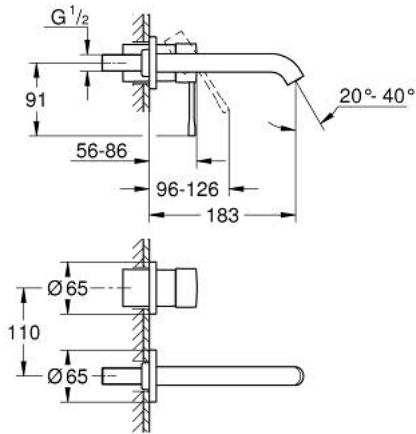

29 192 GN1 ESSENCE 2-HOLE BASIN MIXER M-SIZE

PRODUCT DESCRIPTION

- Colour: brushed cool sunrise
- wall mounted
- trim set for use with rough-in set 23 571 000 / 32 635 000
- without concealed body
- metal rosette
- metal lever
- GROHE LongLife finish
- GROHE EcoJoy - less water, perfect flow
- maximum flow rate (at 3 bar): 5 l/min
- GROHE AquaGuide adjustable mousseur
- centre distance 110 mm
- projection 183 mm
- minimum pressure 1.0 bar
- professional edition

29 192 GN1 ESSENCE 2-HOLE BASIN MIXER M-SIZE

SPARE PARTS

- 1: Lever (Spare part-nr. 46916GN0)
- 2: Outlet (Spare part-nr. 48638GN0)
- 2.1: Mousseur (Spare part-nr. 48480000)
- 2.2: Screw (Spare part-nr. 43094000)
- 3: Extension (Spare part-nr. 46943000)*
- * Optional accessories