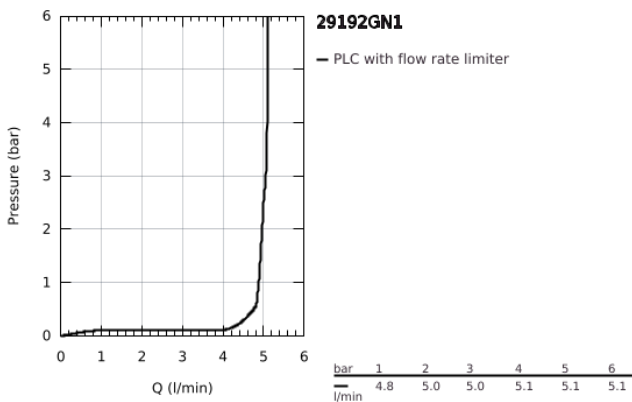

29 192 GN1 ESSENCE 2-HOLE BASIN MIXER M-SIZE

PRODUCT DESCRIPTION

- Colour: brushed cool sunrise
- wall mounted
- trim set for use with rough-in set 23 571 000 / 32 635 000
- without concealed body
- metal rosette
- metal lever
- GROHE LongLife finish
- GROHE EcoJoy - less water, perfect flow
- maximum flow rate (at 3 bar): 5 l/min
- GROHE AquaGuide adjustable mousseur
- centre distance 110 mm
- projection 183 mm
- minimum pressure 1.0 bar
- professional edition

29 192 GN1 ESSENCE 2-HOLE BASIN MIXER M-SIZE

SPARE PARTS

- 1: Lever (Spare part-nr. 46916GN0)
- 2: Outlet (Spare part-nr. 48638GN0)
- 2.1: Mousseur (Spare part-nr. 48480000)
- 2.2: Screw (Spare part-nr. 43094000)
- 3: Extension (Spare part-nr. 46943000)*
- * Optional accessories